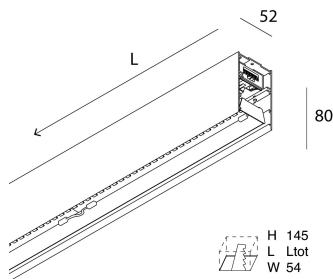

LUCKY EVO

100586.02 + 100559.99

LUCKY EVO: LED 57W 3K NE L=2530 + LUCKY EVO: DIFF. OPALE PER L2530

novalux
ITALIAN LIGHTING DESIGN SINCE 1948

Features

Use: Indoor
Type of installation: WALL, RECESSED INTO PLASTERBOARD, SUSPENDED, CEILING MOUNTED, TRACK
Emission: DIRECT
Optics: OPAL
Colour: BLACK
Dimming: ON/OFF
Emergency: NO
L: 2530mm
A: 52mm
H: 80mm
Made in: ITALY
Warranty: 5 years
Weight: 6.0kg