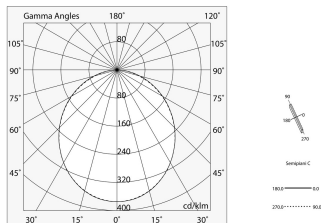

LUCKY EVO

100586.02 + 100559.99

LUCKY EVO: LED 57W 3K NE L=2530 + LUCKY EVO: DIFF. OPALE PER L2530

novalux
ITALIAN LIGHTING DESIGN SINCE 1948

Features

Use: Indoor
Type of installation: WALL, RECESSED INTO PLASTERBOARD, SUSPENDED, CEILING MOUNTED, TRACK
Emission: DIRECT
Optics: OPAL
Colour: BLACK
Dimming: ON/OFF
Emergency: NO
L: 2530mm
A: 52mm
H: 80mm
Made in: ITALY
Warranty: 5 years
Weight: 6.0kg

Tech data

Luminaire input power: 61.9W
Luminaire luminous flux: 4675lm
IP: 40
Insulation class: I
Supply voltage: 220-240V 50/60Hz
SELV: Si

Source

Light source: LED
Source power: 57W
Source luminous flux: 8436lm
Colour temperature: 3000K
CRI: >80
Colour tolerance: 3 Step MacAdam
LED lifespan: 50000h L80 B20

Compliance

CEI EN 60598-1:2015 + A11:2009. IEC 60598-2:2015 2-1, 2-2

Standards

Photobiological risk: RISK GROUP 0 Certified fixture in EXEMPT GROUP, in accordance with CEI EN 62471:2010-01, IEC TR 62778:2014.
CAM edilizia: The product complies with the requirements for public buildings, ministerial decree of 23rd June 2022 n.256.

[LUCKY EVO: View more product info](#)

Novalux S.r.l. via Marzabotto, 2 40050 Funo di Argelato (BO) Italy
Tel: +39 051 860558 · Fax +39 051 6647859 · Mail: info@novalux.it · VAT number 00536541204 · novalux.com
Company subject to the management and coordination by SLV GmbH

This technical data sheet is owned by Novalux S.r.l., all rights reserved. Novalux S.r.l. reserves the right to make changes without prior notice.
Last update: 6/8/2025, 13:10:49