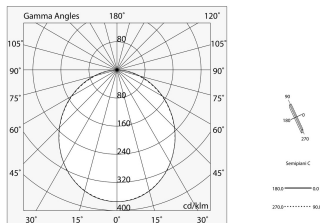

LUCKY EVO

100586.02 + 100559.99

LUCKY EVO: LED 57W 3K NE L=2530 + LUCKY EVO: DIFF. OPALE PER L2530

novalux
ITALIAN LIGHTING DESIGN SINCE 1948

Features

Use: Indoor
Optics: OPAL
L: 2530mm
A: 48mm
H: 10mm
Made in: ITALY
Warranty: 5 years
Weight: 0.45kg

Tech data

IP: 40

Novalux S.r.l. via Marzabotto, 2 40050 Funo di Argelato (BO) Italy
Tel: +39 051 860558 · Fax +39 051 6647859 · Mail: info@novalux.it · VAT number 00536541204 · novalux.com
Company subject to the management and coordination by SLV GmbH

This technical data sheet is owned by Novalux S.r.l., all rights reserved. Novalux S.r.l. reserves the right to make changes without prior notice.
Last update: 6/8/2025, 13:10:49