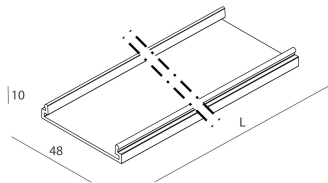

LUCKY EVO

100586.02 + 100559.99

LUCKY EVO: LED 57W 3K NE L=2530 + LUCKY EVO: DIFF. OPALE PER L2530

novalux
ITALIAN LIGHTING DESIGN SINCE 1948

Features

Use: Indoor
Optics: OPAL
L: 2530mm
A: 48mm
H: 10mm
Made in: ITALY
Warranty: 5 years
Weight: 0.45kg

Tech data

IP: 40

Novalux S.r.l. via Marzabotto, 2 40050 Funo di Argelato (BO) Italy
Tel: +39 051 860558 · Fax +39 051 6647859 · Mail: info@novalux.it · VAT number 00536541204 · novalux.com
Company subject to the management and coordination by SLV GmbH

This technical data sheet is owned by Novalux S.r.l., all rights reserved. Novalux S.r.l. reserves the right to make changes without prior notice.
Last update: 6/8/2025, 13:10:49