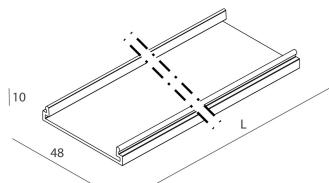

LUCKY EVO

100590.01 + 100559.99

LUCKY EVO: LED 57W 4K BIA L=2530 + LUCKY EVO: DIFF. OPALE PER L2530

novalux
ITALIAN LIGHTING DESIGN SINCE 1948

Features

Use: Indoor
Optics: OPAL
L: 2530mm
A: 48mm
H: 10mm
Made in: ITALY
Warranty: 5 years
Weight: 0.45kg

Tech data

IP: 40

Novalux S.r.l. via Marzabotto, 2 40050 Funo di Argelato (BO) Italy
Tel: +39 051 860558 · Fax +39 051 6647859 · Mail: info@novalux.it · VAT number 00536541204 · novalux.com
Company subject to the management and coordination by SLV GmbH

This technical data sheet is owned by Novalux S.r.l., all rights reserved. Novalux S.r.l. reserves the right to make changes without prior notice.
Last update: 6/8/2025, 13:10:45