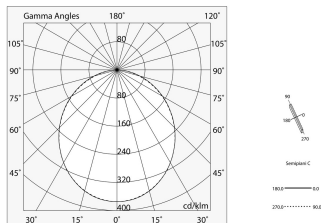

LUCKY EVO

100590.01 + 100559.99

LUCKY EVO: LED 57W 4K BIA L=2530 + LUCKY EVO: DIFF. OPALE PER L2530

novalux
ITALIAN LIGHTING DESIGN SINCE 1948

Features

Use: Indoor
Type of installation: WALL, RECESSED INTO PLASTERBOARD, SUSPENDED, CEILING MOUNTED, TRACK
Emission: DIRECT
Optics: OPAL
Colour: WHITE
Dimming: ON/OFF
Emergency: NO
L: 2530mm
A: 52mm
H: 80mm
Made in: ITALY
Warranty: 5 years
Weight: 6kg

Tech data

Luminaire input power: 61.9W
Luminaire luminous flux: 4898lm
IP: 40
Insulation class: I
Supply voltage: 220-240V 50/60Hz
SELV: Si

Source

Light source: LED
Source power: 57W
Source luminous flux: 8744lm
Colour temperature: 4000K
CRI: >80
Colour tolerance: 3 Step MacAdam
LED lifespan: 50000h L80 B20

Compliance

CEI EN 60598-1:2015 + A11:2009. IEC 60598-2:2015 2-1, 2-2

Standards

Photobiological risk: RISK GROUP 0 Certified fixture in EXEMPT GROUP, in accordance with CEI EN 62471:2010-01, IEC TR 62778:2014.
CAM edilizia: The product complies with the requirements for public buildings, ministerial decree of 23rd June 2022 n.256.

[LUCKY EVO: View more product info](#)

Novalux S.r.l. via Marzabotto, 2 40050 Funo di Argelato (BO) Italy
Tel: +39 051 860558 · Fax +39 051 6647859 · Mail: info@novalux.it · VAT number 00536541204 · novalux.com
Company subject to the management and coordination by SLV GmbH

This technical data sheet is owned by Novalux S.r.l., all rights reserved. Novalux S.r.l. reserves the right to make changes without prior notice.
Last update: 6/8/2025, 13:10:45