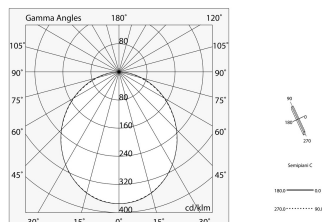

LUCKY EVO

100590.01 + 100559.99

LUCKY EVO: LED 57W 4K BIA L=2530 + LUCKY EVO: DIFF. OPALE PER L2530

novalux
ITALIAN LIGHTING DESIGN SINCE 1948

Features

Use: Indoor
Optics: OPAL
L: 2530mm
A: 48mm
H: 10mm
Made in: ITALY
Warranty: 5 years
Weight: 0.45kg

Tech data

IP: 40

Novalux S.r.l. via Marzabotto, 2 40050 Funo di Argelato (BO) Italy
Tel: +39 051 860558 · Fax +39 051 6647859 · Mail: info@novalux.it · VAT number 00536541204 · novalux.com
Company subject to the management and coordination by SLV GmbH

This technical data sheet is owned by Novalux S.r.l., all rights reserved. Novalux S.r.l. reserves the right to make changes without prior notice.
Last update: 6/8/2025, 13:10:45