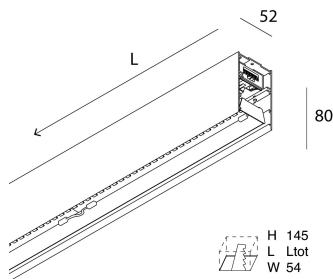

LUCKY EVO

100590.01 + 100559.99

LUCKY EVO: LED 57W 4K BIA L=2530 + LUCKY EVO: DIFF. OPALE PER L2530

novalux
ITALIAN LIGHTING DESIGN SINCE 1948

Features

Use: Indoor
Type of installation: WALL, RECESSED INTO PLASTERBOARD, SUSPENDED, CEILING MOUNTED, TRACK
Emission: DIRECT
Optics: OPAL
Colour: WHITE
Dimming: ON/OFF
Emergency: NO
L: 2530mm
A: 52mm
H: 80mm
Made in: ITALY
Warranty: 5 years
Weight: 6kg