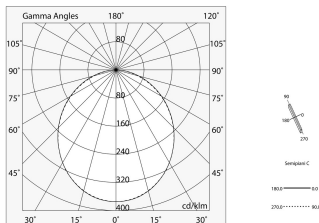

LUCKY EVO

100595.02 + 100560.99

LUCKY EVO: LED 63W DALI 3K NE L=2811 + LUCKY EVO: DIFF. OPALE PER L2811

novalux
ITALIAN LIGHTING DESIGN SINCE 1948

Features

Use: Indoor
Optics: OPAL
L: 2811mm
A: 48mm
H: 10mm
Made in: ITALY
Warranty: 5 years
Weight: 0.5kg

Tech data

IP: 40

Novalux S.r.l. via Marzabotto, 2 40050 Funo di Argelato (BO) Italy
Tel: +39 051 860558 · Fax +39 051 6647859 · Mail: info@novalux.it · VAT number 00536541204 · novalux.com
Company subject to the management and coordination by SLV GmbH

This technical data sheet is owned by Novalux S.r.l., all rights reserved. Novalux S.r.l. reserves the right to make changes without prior notice.
Last update: 6/8/2025, 13:10:37