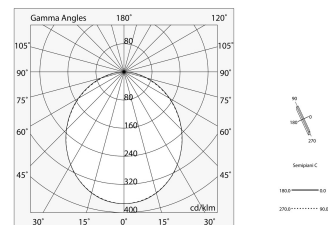

LUCKY EVO

100595.02 + 100560.99

LUCKY EVO: LED 63W DALI 3K NE L=2811 + LUCKY EVO: DIFF. OPALE PER L2811

novalux
ITALIAN LIGHTING DESIGN SINCE 1948

Features

Use: Indoor
Type of installation: WALL, RECESSED INTO PLASTERBOARD, SUSPENDED, CEILING MOUNTED, TRACK
Emission: DIRECT
Optics: OPAL
Colour: BLACK
Dimming: PUSH, DALI
Emergency: NO
L: 2811mm
A: 52mm
H: 80mm
Made in: ITALY
Warranty: 5 years
Weight: 6.5kg

Tech data

Luminaire input power: 69.7W
Luminaire luminous flux: 5194lm
IP: 40
Insulation class: I
Supply voltage: 220-240V 50/60Hz
SELV: Si

Source

Light source: LED
Source power: 63W
Source luminous flux: 9373lm
Colour temperature: 3000K
CRI: >80
Colour tolerance: 3 Step MacAdam
LED lifespan: 50000h L80 B20

Compliance

CEI EN 60598-1:2015 + A11:2009. IEC 60598-2:2015 2-1, 2-2

Standards

Photobiological risk: RISK GROUP 0 Certified fixture in EXEMPT GROUP, in accordance with CEI EN 62471:2010-01, IEC TR 62778:2014.
CAM edilizia: The product complies with the requirements for public buildings, ministerial decree of 23rd June 2022 n.256.

[LUCKY EVO: View more product info](#)

Novalux S.r.l. via Marzabotto, 2 40050 Funo di Argelato (BO) Italy
Tel: +39 051 860558 · Fax +39 051 6647859 · Mail: info@novalux.it · VAT number 00536541204 · novalux.com
Company subject to the management and coordination by SLV GmbH

This technical data sheet is owned by Novalux S.r.l., all rights reserved. Novalux S.r.l. reserves the right to make changes without prior notice.
Last update: 6/8/2025, 13:10:37