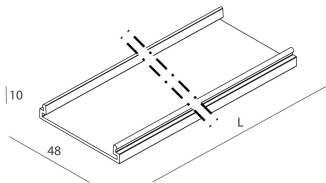

LUCKY EVO

100595.02 + 100560.99

LUCKY EVO: LED 63W DALI 3K NE L=2811 + LUCKY EVO: DIFF. OPALE PER L2811

novalux
ITALIAN LIGHTING DESIGN SINCE 1948

Features

Use: Indoor
Optics: OPAL
L: 2811mm
A: 48mm
H: 10mm
Made in: ITALY
Warranty: 5 years
Weight: 0.5kg

Tech data

IP: 40

Novalux S.r.l. via Marzabotto, 2 40050 Funo di Argelato (BO) Italy
Tel: +39 051 860558 · Fax +39 051 6647859 · Mail: info@novalux.it · VAT number 00536541204 · novalux.com
Company subject to the management and coordination by SLV GmbH

This technical data sheet is owned by Novalux S.r.l., all rights reserved. Novalux S.r.l. reserves the right to make changes without prior notice.
Last update: 6/8/2025, 13:10:37