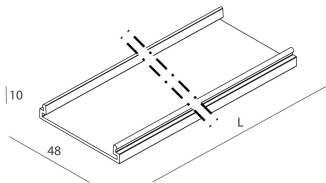

LUCKY EVO

100598.01 + 100559.99

LUCKY EVO: LED 57W DALI 4K BIA L=2530 + LUCKY EVO: DIFF. OPALE PER L2530

novalux
ITALIAN LIGHTING DESIGN SINCE 1948

Features

Use: Indoor
Optics: OPAL
L: 2530mm
A: 48mm
H: 10mm
Made in: ITALY
Warranty: 5 years
Weight: 0.45kg

Tech data

IP: 40

Novalux S.r.l. via Marzabotto, 2 40050 Funo di Argelato (BO) Italy
Tel: +39 051 860558 · Fax +39 051 6647859 · Mail: info@novalux.it · VAT number 00536541204 · novalux.com
Company subject to the management and coordination by SLV GmbH

This technical data sheet is owned by Novalux S.r.l., all rights reserved. Novalux S.r.l. reserves the right to make changes without prior notice.
Last update: 6/8/2025, 13:10:33