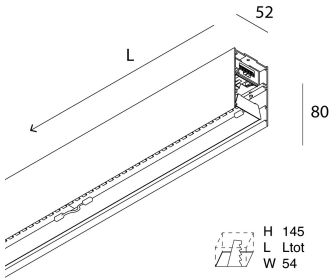

LUCKY EVO

100598.01 + 100559.99

LUCKY EVO: LED 57W DALI 4K BIA L=2530 + LUCKY EVO: DIFF. OPALE PER L2530

novalux
ITALIAN LIGHTING DESIGN SINCE 1948

Features

Use: Indoor
Type of installation: WALL, RECESSED INTO PLASTERBOARD, SUSPENDED, CEILING MOUNTED, TRACK
Emission: DIRECT
Optics: OPAL
Colour: WHITE
Dimming: PUSH, DALI
Emergency: NO
L: 2530mm
A: 52mm
H: 80mm
Made in: ITALY
Warranty: 5 years
Weight: 6kg