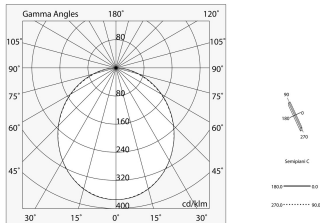

LUCKY EVO

100598.01 + 100559.99

LUCKY EVO: LED 57W DALI 4K BIA L=2530 + LUCKY EVO: DIFF. OPALE PER L2530

novalux
ITALIAN LIGHTING DESIGN SINCE 1948

Features

Use: Indoor
Type of installation: WALL, RECESSED INTO PLASTERBOARD, SUSPENDED, CEILING MOUNTED, TRACK
Emission: DIRECT
Optics: OPAL
Colour: WHITE
Dimming: PUSH, DALI
Emergency: NO
L: 2530mm
A: 52mm
H: 80mm
Made in: ITALY
Warranty: 5 years
Weight: 6kg

Tech data

Luminaire input power: 61.9W
Luminaire luminous flux: 4898lm
IP: 40
Insulation class: I
Supply voltage: 220-240V 50/60Hz
SELV: Si

Source

Light source: LED
Source power: 57W
Source luminous flux: 8744lm
Colour temperature: 4000K
CRI: >80
Colour tolerance: 3 Step MacAdam
LED lifespan: 50000h L80 B20

Compliance

CEI EN 60598-1:2015 + A11:2009. IEC 60598-2:2015 2-1, 2-2

Standards

Photobiological risk: RISK GROUP 0 Certified fixture in EXEMPT GROUP, in accordance with CEI EN 62471:2010-01, IEC TR 62778:2014.
CAM edilizia: The product complies with the requirements for public buildings, ministerial decree of 23rd June 2022 n.256.

[LUCKY EVO: View more product info](#)

Novalux S.r.l. via Marzabotto, 2 40050 Funo di Argelato (BO) Italy
Tel: +39 051 860558 · Fax +39 051 6647859 · Mail: info@novalux.it · VAT number 00536541204 · novalux.com
Company subject to the management and coordination by SLV GmbH

This technical data sheet is owned by Novalux S.r.l., all rights reserved. Novalux S.r.l. reserves the right to make changes without prior notice.
Last update: 6/8/2025, 13:10:33