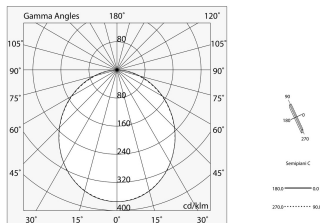

LUCKY EVO

100598.01 + 100559.99

LUCKY EVO: LED 57W DALI 4K BIA L=2530 + LUCKY EVO: DIFF. OPALE PER L2530

novalux
ITALIAN LIGHTING DESIGN SINCE 1948

Features

Use: Indoor
Optics: OPAL
L: 2530mm
A: 48mm
H: 10mm
Made in: ITALY
Warranty: 5 years
Weight: 0.45kg

Tech data

IP: 40

Novalux S.r.l. via Marzabotto, 2 40050 Funo di Argelato (BO) Italy
Tel: +39 051 860558 · Fax +39 051 6647859 · Mail: info@novalux.it · VAT number 00536541204 · novalux.com
Company subject to the management and coordination by SLV GmbH

This technical data sheet is owned by Novalux S.r.l., all rights reserved. Novalux S.r.l. reserves the right to make changes without prior notice.
Last update: 6/8/2025, 13:10:33