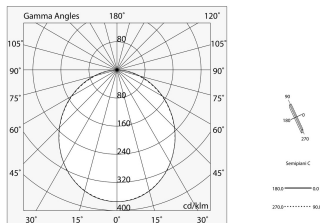

LUCKY EVO

100599.02 + 100560.99

LUCKY EVO: LED 63W DALI 4K NE L=2811 + LUCKY EVO: DIFF. OPALE PER L2811

novalux
ITALIAN LIGHTING DESIGN SINCE 1948

Features

Use: Indoor
Optics: OPAL
L: 2811mm
A: 48mm
H: 10mm
Made in: ITALY
Warranty: 5 years
Weight: 0.5kg

Tech data

IP: 40

Novalux S.r.l. via Marzabotto, 2 40050 Funo di Argelato (BO) Italy
Tel: +39 051 860558 · Fax +39 051 6647859 · Mail: info@novalux.it · VAT number 00536541204 · novalux.com
Company subject to the management and coordination by SLV GmbH

This technical data sheet is owned by Novalux S.r.l., all rights reserved. Novalux S.r.l. reserves the right to make changes without prior notice.
Last update: 6/8/2025, 13:10:31