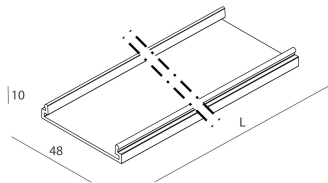

LUCKY EVO

100599.02 + 100560.99

LUCKY EVO: LED 63W DALI 4K NE L=2811 + LUCKY EVO: DIFF. OPALE PER L2811

novalux
ITALIAN LIGHTING DESIGN SINCE 1948

Features

Use: Indoor
Optics: OPAL
L: 2811mm
A: 48mm
H: 10mm
Made in: ITALY
Warranty: 5 years
Weight: 0.5kg

Tech data

IP: 40

Novalux S.r.l. via Marzabotto, 2 40050 Funo di Argelato (BO) Italy
Tel: +39 051 860558 · Fax +39 051 6647859 · Mail: info@novalux.it · VAT number 00536541204 · novalux.com
Company subject to the management and coordination by SLV GmbH

This technical data sheet is owned by Novalux S.r.l., all rights reserved. Novalux S.r.l. reserves the right to make changes without prior notice.
Last update: 6/8/2025, 13:10:31