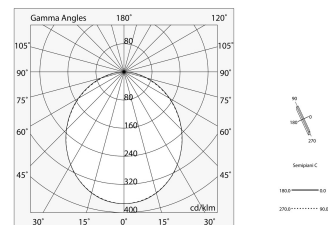

LUCKY EVO

100599.02 + 100560.99

LUCKY EVO: LED 63W DALI 4K NE L=2811 + LUCKY EVO: DIFF. OPALE PER L2811

novalux
ITALIAN LIGHTING DESIGN SINCE 1948

Features

Use: Indoor
Type of installation: WALL, RECESSED INTO PLASTERBOARD, SUSPENDED, CEILING MOUNTED, TRACK
Emission: DIRECT
Optics: OPAL
Colour: BLACK
Dimming: PUSH, DALI
Emergency: NO
L: 2811mm
A: 52mm
H: 80mm
Made in: ITALY
Warranty: 5 years
Weight: 6.5kg

Tech data

Luminaire input power: 69.7W
Luminaire luminous flux: 5442lm
IP: 40
Insulation class: I
Supply voltage: 220-240V 50/60Hz
SELV: Si

Source

Light source: LED
Source power: 63W
Source luminous flux: 9715lm
Colour temperature: 4000K
CRI: >80
Colour tolerance: 3 Step MacAdam
LED lifespan: 50000h L80 B20

Compliance

CEI EN 60598-1:2015 + A11:2009. IEC 60598-2:2015 2-1, 2-2

Standards

Photobiological risk: RISK GROUP 0 Certified fixture in EXEMPT GROUP, in accordance with CEI EN 62471:2010-01, IEC TR 62778:2014.
CAM edilizia: The product complies with the requirements for public buildings, ministerial decree of 23rd June 2022 n.256.

[LUCKY EVO: View more product info](#)

Novalux S.r.l. via Marzabotto, 2 40050 Funo di Argelato (BO) Italy
Tel: +39 051 860558 · Fax +39 051 6647859 · Mail: info@novalux.it · VAT number 00536541204 · novalux.com
Company subject to the management and coordination by SLV GmbH

This technical data sheet is owned by Novalux S.r.l., all rights reserved. Novalux S.r.l. reserves the right to make changes without prior notice.
Last update: 6/8/2025, 13:10:31