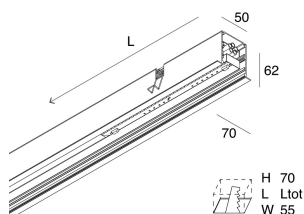

LUCKY EVO C

100604.01 + 100249.99

LUCKY EVO C: LED 25W 4K L=1125 BIANCO + LUCKY EVO B/C: DIFF. OPALE PER L1125

novalux
ITALIAN LIGHTING DESIGN SINCE 1948

Features

Use: Indoor
Type of installation: RECESSED INTO BRICKWORK, RECESSED INTO PLASTERBOARD
Emission: DIRECT
Optics: OPAL
Colour: WHITE
Dimming: ON/OFF
Emergency: NO
L: 1125mm
A: 70mm
H: 62mm
Made in: ITALY
Warranty: 5 years
Weight: 3kg