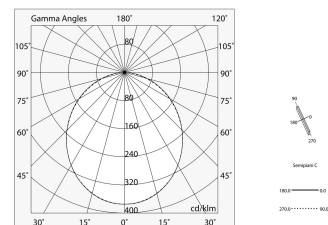

LUCKY EVO C

100604.01 + 100249.99

LUCKY EVO C: LED 25W 4K L=1125 BIANCO + LUCKY EVO B/C: DIFF. OPALE PER L1125

novalux
ITALIAN LIGHTING DESIGN SINCE 1948

Features

Use: Indoor
Type of installation: RECESSED INTO BRICKWORK, RECESSED INTO PLASTERBOARD
Emission: DIRECT
Optics: OPAL
Colour: WHITE
Dimming: ON/OFF
Emergency: NO
L: 1125mm
A: 70mm
H: 62mm
Made in: ITALY
Warranty: 5 years
Weight: 3kg

Tech data

Luminaire input power: 28.5W
Luminaire luminous flux: 2177lm
IP: 40
Insulation class: I
Supply voltage: 220-240V 50/60Hz
SELV: Si

Source

Light source: LED
Source power: 25W
Source luminous flux: 3886lm
Colour temperature: 4000K
CRI: >80
Colour tolerance: 3 Step MacAdam
LED lifespan: 50000h L80 B20

Compliance

CEI EN 60598-1:2015 + A11:2009. IEC 60598-2:2015 2-1, 2-2

Standards

Photobiological risk: RISK GROUP 0 Certified fixture in EXEMPT GROUP, in accordance with CEI EN 62471:2010-01, IEC TR 62778:2014.
CAM edilizia: The product complies with the requirements for public buildings, ministerial decree of 23rd June 2022 n.256.

[LUCKY EVO C: View more product info](#)

Novalux S.r.l. via Marzabotto, 2 40050 Funo di Argelato (BO) Italy
Tel: +39 051 860558 · Fax +39 051 6647859 · Mail: info@novalux.it · VAT number 00536541204 · novalux.com
Company subject to the management and coordination by SLV GmbH

This technical data sheet is owned by Novalux S.r.l., all rights reserved. Novalux S.r.l. reserves the right to make changes without prior notice.
Last update: 6/8/2025, 13:10:26