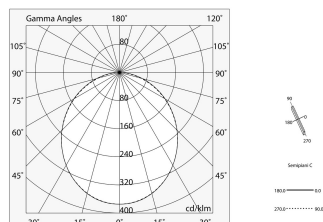

LUCKY EVO C

100604.01 + 100249.99

LUCKY EVO C: LED 25W 4K L=1125 BIANCO + LUCKY EVO B/C: DIFF. OPALE PER L1125

novalux
ITALIAN LIGHTING DESIGN SINCE 1948

Features

Use: Indoor
Optics: OPAL
Emergency: NO
L: 1125mm
A: 48mm
H: 10mm
Made in: ITALY
Warranty: 5 years
Weight: 0.15kg

Tech data

IP: 40

Novalux S.r.l. via Marzabotto, 2 40050 Funo di Argelato (BO) Italy
Tel: +39 051 860558 · Fax +39 051 6647859 · Mail: info@novalux.it · VAT number 00536541204 · novalux.com
Company subject to the management and coordination by SLV GmbH

This technical data sheet is owned by Novalux S.r.l., all rights reserved. Novalux S.r.l. reserves the right to make changes without prior notice.
Last update: 6/8/2025, 13:10:26