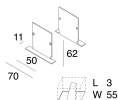

LUCKY EVO C

100604.01 + 100249.99

LUCKY EVO C: LED 25W 4K L=1125 BIANCO + LUCKY EVO B/C: DIFF. OPALE PER L1125

novalux
ITALIAN LIGHTING DESIGN SINCE 1948

COMPLETION ACCESSORIES

LUCKY EVO C: GIUNTI LINEARI.

100649.01

LUCKY EVO C: COPPIA TESTATE BIANCHE

100650.01

MOUNTING ACCESSORIES

LUCKY EVO C: COPPIA TESTATE CASSAFORMA

100655.99

LUCKY EVO C: CASSAFORMA X MURAT. L=1125

100652.99

Novalux S.r.l. via Marzabotto, 2 40050 Funo di Argelato (BO) Italy
Tel: +39 051 860558 · Fax +39 051 6647859 · Mail: info@novalux.it · VAT number 00536541204 · novalux.com
Company subject to the management and coordination by SLV GmbH

This technical data sheet is owned by Novalux S.r.l., all rights reserved. Novalux S.r.l. reserves the right to make changes without prior notice.
Last update: 6/8/2025, 13:10:26