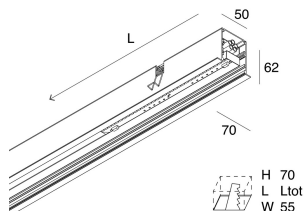

LUCKY EVO C

100607.01 + 100251.99

LUCKY EVO C: LED 38W 3K L=1687 BIANCO + LUCKY EVO B/C: DIFF. OPALE PER L1687

novalux
ITALIAN LIGHTING DESIGN SINCE 1948

Features

Use: Indoor
Type of installation: RECESSED INTO BRICKWORK, RECESSED INTO PLASTERBOARD
Emission: DIRECT
Optics: OPAL
Colour: WHITE
Dimming: ON/OFF
Emergency: NO
L: 1687mm
A: 70mm
H: 62mm
Made in: ITALY
Warranty: 5 years
Weight: 4.2kg