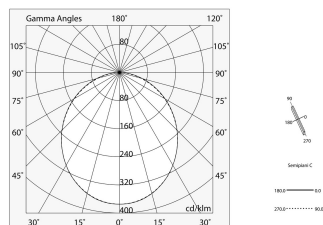

LUCKY EVO C

100607.01 + 100251.99

LUCKY EVO C: LED 38W 3K L=1687 BIANCO + LUCKY EVO B/C: DIFF. OPALE PER L1687

novalux
ITALIAN LIGHTING DESIGN SINCE 1948

Features

Use: Indoor
Optics: OPAL
Emergency: NO
L: 1687mm
A: 48mm
H: 10mm
Made in: ITALY
Warranty: 5 years
Weight: 0.2kg

Tech data

IP: 40

Novalux S.r.l. via Marzabotto, 2 40050 Funo di Argelato (BO) Italy
Tel: +39 051 860558 · Fax +39 051 6647859 · Mail: info@novalux.it · VAT number 00536541204 · novalux.com
Company subject to the management and coordination by SLV GmbH

This technical data sheet is owned by Novalux S.r.l., all rights reserved. Novalux S.r.l. reserves the right to make changes without prior notice.
Last update: 6/8/2025, 13:10:30