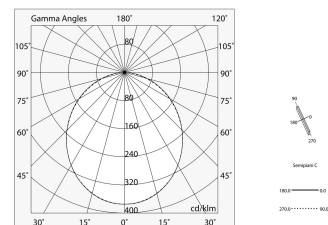

LUCKY EVO C

100607.01 + 100251.99

LUCKY EVO C: LED 38W 3K L=1687 BIANCO + LUCKY EVO B/C: DIFF. OPALE PER L1687

novalux
ITALIAN LIGHTING DESIGN SINCE 1948

Features

Use: Indoor
Type of installation: RECESSED INTO BRICKWORK, RECESSED INTO PLASTERBOARD
Emission: DIRECT
Optics: OPAL
Colour: WHITE
Dimming: ON/OFF
Emergency: NO
L: 1687mm
A: 70mm
H: 62mm
Made in: ITALY
Warranty: 5 years
Weight: 4.2kg

Tech data

Luminaire input power: 40.5W
Luminaire luminous flux: 3116lm
IP: 40
Insulation class: I
Supply voltage: 220-240V 50/60Hz
SELV: Si

Source

Light source: LED
Source power: 38W
Source luminous flux: 5624lm
Colour temperature: 3000K
CRI: >80
Colour tolerance: 3 Step MacAdam
LED lifespan: 50000h L80 B20

Compliance

CEI EN 60598-1:2015 + A11:2009. IEC 60598-2:2015 2-1, 2-2

Standards

Photobiological risk: RISK GROUP 0 Certified fixture in EXEMPT GROUP, in accordance with CEI EN 62471:2010-01, IEC TR 62778:2014.
CAM edilizia: The product complies with the requirements for public buildings, ministerial decree of 23rd June 2022 n.256.

[LUCKY EVO C: View more product info](#)

Novalux S.r.l. via Marzabotto, 2 40050 Funo di Argelato (BO) Italy
Tel: +39 051 860558 · Fax +39 051 6647859 · Mail: info@novalux.it · VAT number 00536541204 · novalux.com
Company subject to the management and coordination by SLV GmbH

This technical data sheet is owned by Novalux S.r.l., all rights reserved. Novalux S.r.l. reserves the right to make changes without prior notice.
Last update: 6/8/2025, 13:10:30