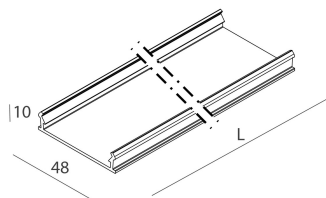

LUCKY EVO C

100607.01 + 100251.99

LUCKY EVO C: LED 38W 3K L=1687 BIANCO + LUCKY EVO B/C: DIFF. OPALE PER L1687

novalux
ITALIAN LIGHTING DESIGN SINCE 1948

Features

Use: Indoor
Optics: OPAL
Emergency: NO
L: 1687mm
A: 48mm
H: 10mm
Made in: ITALY
Warranty: 5 years
Weight: 0.2kg

Tech data

IP: 40

Novalux S.r.l. via Marzabotto, 2 40050 Funo di Argelato (BO) Italy
Tel: +39 051 860558 · Fax +39 051 6647859 · Mail: info@novalux.it · VAT number 00536541204 · novalux.com
Company subject to the management and coordination by SLV GmbH

This technical data sheet is owned by Novalux S.r.l., all rights reserved. Novalux S.r.l. reserves the right to make changes without prior notice.
Last update: 6/8/2025, 13:10:30