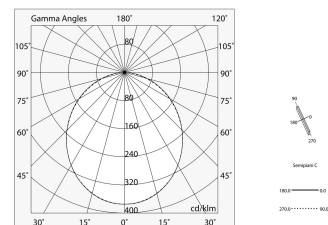

## Features

Use: Indoor  
Type of installation: RECESSED INTO BRICKWORK, RECESSED INTO PLASTERBOARD  
Emission: DIRECT  
Optics: OPAL  
Colour: WHITE  
Dimming: ON/OFF  
Emergency: NO  
L: 1687mm  
A: 70mm  
H: 62mm  
Made in: ITALY  
Warranty: 5 years  
Weight: 4.2kg