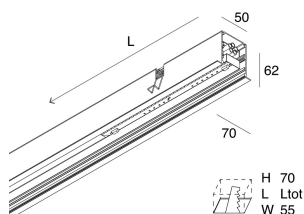

## Features

Use: Indoor  
Type of installation: RECESSED INTO BRICKWORK, RECESSED INTO PLASTERBOARD  
Emission: DIRECT  
Optics: OPAL  
Colour: WHITE  
Dimming: ON/OFF  
Emergency: NO  
L: 1687mm  
A: 70mm  
H: 62mm  
Made in: ITALY  
Warranty: 5 years  
Weight: 4.2kg

## Features

Use: Indoor  
Optics: OPAL  
Emergency: NO  
L: 1687mm  
A: 48mm  
H: 10mm  
Made in: ITALY  
Warranty: 5 years  
Weight: 0.2kg