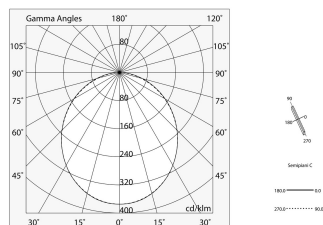

LUCKY EVO C

100608.01 + 100251.99

LUCKY EVO C: LED 38W 4K L=1687 BIANCO + LUCKY EVO B/C: DIFF. OPALE PER L1687

novalux
ITALIAN LIGHTING DESIGN SINCE 1948

Features

Use: Indoor
Optics: OPAL
Emergency: NO
L: 1687mm
A: 48mm
H: 10mm
Made in: ITALY
Warranty: 5 years
Weight: 0.2kg

Tech data

IP: 40

Novalux S.r.l. via Marzabotto, 2 40050 Funo di Argelato (BO) Italy
Tel: +39 051 860558 · Fax +39 051 6647859 · Mail: info@novalux.it · VAT number 00536541204 · novalux.com
Company subject to the management and coordination by SLV GmbH

This technical data sheet is owned by Novalux S.r.l., all rights reserved. Novalux S.r.l. reserves the right to make changes without prior notice.
Last update: 6/8/2025, 13:10:26