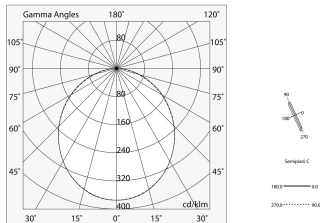

LUCKY EVO C

100609.01 + 100252.99

LUCKY EVO C: LED ANG. 25W 3K BIA + LUCKY EVO B/C: DIFF. OPALE PER ANGOLO

novalux
ITALIAN LIGHTING DESIGN SINCE 1948

Features

Use: Indoor
Type of installation: RECESSED INTO PLASTERBOARD
Emission: DIRECT
Optics: OPAL
Colour: WHITE
Dimming: ON/OFF
Emergency: NO
L: 602x602mm
A: 70mm
H: 62mm
Made in: ITALY
Warranty: 5 years
Weight: 2.7kg

Tech data

Luminaire input power: 28.5W
Luminaire luminous flux: 2077lm
IP: 40
Insulation class: I
Supply voltage: 220-240V 50/60Hz
SELV: Si

Source

Light source: LED
Source power: 25W
Source luminous flux: 3749lm
Colour temperature: 3000K
CRI: >80
Colour tolerance: 3 Step MacAdam
LED lifespan: 50000h L80 B20

Compliance

CEI EN 60598-1:2015 + A11:2009. IEC 60598-2:2015 2-1, 2-2

Standards

Photobiological risk: RISK GROUP 0 Certified fixture in EXEMPT GROUP, in accordance with CEI EN 62471:2010-01, IEC TR 62778:2014.
CAM edilizia: The product complies with the requirements for public buildings, ministerial decree of 23rd June 2022 n.256.

[LUCKY EVO C: View more product info](#)

Novalux S.r.l. via Marzabotto, 2 40050 Funo di Argelato (BO) Italy
Tel: +39 051 860558 · Fax +39 051 6647859 · Mail: info@novalux.it · VAT number 00536541204 · novalux.com
Company subject to the management and coordination by SLV GmbH

This technical data sheet is owned by Novalux S.r.l., all rights reserved. Novalux S.r.l. reserves the right to make changes without prior notice.
Last update: 6/8/2025, 13:10:24