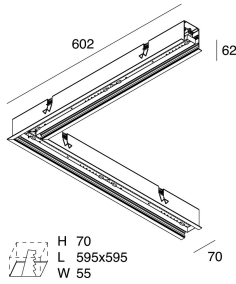

LUCKY EVO C

100609.01 + 100252.99

LUCKY EVO C: LED ANG. 25W 3K BIA + LUCKY EVO B/C: DIFF. OPALE PER ANGOLO

novalux
ITALIAN LIGHTING DESIGN SINCE 1948

Features

Use: Indoor
Type of installation: RECESSED INTO PLASTERBOARD
Emission: DIRECT
Optics: OPAL
Colour: WHITE
Dimming: ON/OFF
Emergency: NO
L: 602x602mm
A: 70mm
H: 62mm
Made in: ITALY
Warranty: 5 years
Weight: 2.7kg