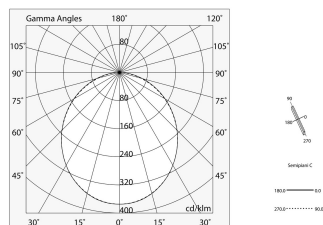

LUCKY EVO C

100609.01 + 100252.99

LUCKY EVO C: LED ANG. 25W 3K BIA + LUCKY EVO B/C: DIFF. OPALE PER ANGOLO

novalux
ITALIAN LIGHTING DESIGN SINCE 1948

Features

Use: Indoor
Optics: OPAL
Emergency: NO
L: 592x592mm
A: 48mm
H: 10mm
Made in: ITALY
Warranty: 5 years
Weight: 0.2kg

Tech data

IP: 40

Novalux S.r.l. via Marzabotto, 2 40050 Funo di Argelato (BO) Italy
Tel: +39 051 860558 · Fax +39 051 6647859 · Mail: info@novalux.it · VAT number 00536541204 · novalux.com
Company subject to the management and coordination by SLV GmbH

This technical data sheet is owned by Novalux S.r.l., all rights reserved. Novalux S.r.l. reserves the right to make changes without prior notice.
Last update: 6/8/2025, 13:10:24