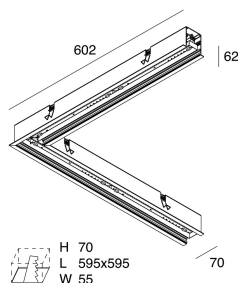

## Features

Use: Indoor  
Type of installation: RECESSED INTO PLASTERBOARD  
Emission: DIRECT  
Optics: OPAL  
Colour: WHITE  
Dimming: ON/OFF  
Emergency: NO  
L: 602x602mm  
A: 70mm  
H: 62mm  
Made in: ITALY  
Warranty: 5 years  
Weight: 3.4kg

## Features

Use: Indoor  
Optics: OPAL  
Emergency: NO  
L: 592x592mm  
A: 48mm  
H: 10mm  
Made in: ITALY  
Warranty: 5 years  
Weight: 0.2kg