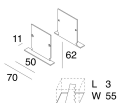

LUCKY EVO C

100610.01 + 100252.99

LUCKY EVO C: LED ANG. 25W 4K BIA + LUCKY EVO B/C: DIFF. OPALE PER ANGOLO

novalux
ITALIAN LIGHTING DESIGN SINCE 1948

COMPLETION ACCESSORIES

LUCKY EVO C: COPPIA TESTATE BIANCHE

100650.01