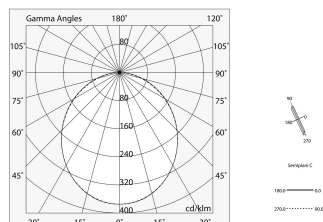

LUCKY EVO C

100610.01 + 100252.99

LUCKY EVO C: LED ANG. 25W 4K BIA + LUCKY EVO B/C: DIFF. OPALE PER ANGOLO

novalux
ITALIAN LIGHTING DESIGN SINCE 1948

Features

Use: Indoor
Optics: OPAL
Emergency: NO
L: 592x592mm
A: 48mm
H: 10mm
Made in: ITALY
Warranty: 5 years
Weight: 0.2kg

Tech data

IP: 40

Novalux S.r.l. via Marzabotto, 2 40050 Funo di Argelato (BO) Italy
Tel: +39 051 860558 · Fax +39 051 6647859 · Mail: info@novalux.it · VAT number 00536541204 · novalux.com
Company subject to the management and coordination by SLV GmbH

This technical data sheet is owned by Novalux S.r.l., all rights reserved. Novalux S.r.l. reserves the right to make changes without prior notice.
Last update: 6/8/2025, 13:10:23