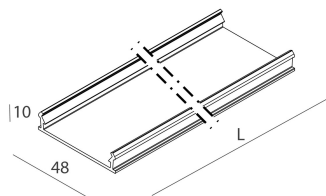

LUCKY EVO C

100610.01 + 100252.99

LUCKY EVO C: LED ANG. 25W 4K BIA + LUCKY EVO B/C: DIFF. OPALE PER ANGOLO

novalux
ITALIAN LIGHTING DESIGN SINCE 1948

Features

Use: Indoor
Optics: OPAL
Emergency: NO
L: 592x592mm
A: 48mm
H: 10mm
Made in: ITALY
Warranty: 5 years
Weight: 0.2kg

Tech data

IP: 40

Novalux S.r.l. via Marzabotto, 2 40050 Funo di Argelato (BO) Italy
Tel: +39 051 860558 · Fax +39 051 6647859 · Mail: info@novalux.it · VAT number 00536541204 · novalux.com
Company subject to the management and coordination by SLV GmbH

This technical data sheet is owned by Novalux S.r.l., all rights reserved. Novalux S.r.l. reserves the right to make changes without prior notice.
Last update: 6/8/2025, 13:10:23