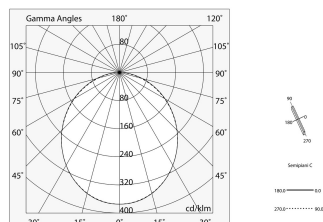

## Features

Use: Indoor  
Type of installation: RECESSED INTO PLASTERBOARD  
Emission: DIRECT  
Optics: OPAL  
Colour: WHITE  
Dimming: ON/OFF  
Emergency: NO  
L: 602x602mm  
A: 70mm  
H: 62mm  
Made in: ITALY  
Warranty: 5 years  
Weight: 3.4kg