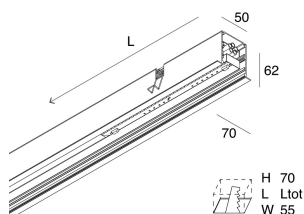

## Features

Use: Indoor  
Type of installation: RECESSED INTO BRICKWORK, RECESSED INTO PLASTERBOARD  
Emission: DIRECT  
Optics: OPAL  
Colour: WHITE  
Dimming: PUSH, DALI  
Emergency: NO  
L: 1125mm  
A: 70mm  
H: 62mm  
Made in: ITALY  
Warranty: 5 years  
Weight: 3kg