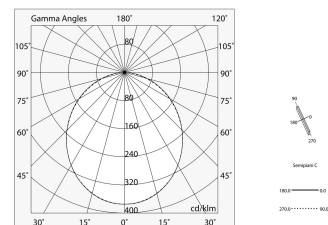

LUCKY EVO C

100613.01 + 100249.99

LUCKY EVO C: LED 25W 3K L=1125 BI. DALI + LUCKY EVO B/C: DIFF. OPALE PER L1125

novalux
ITALIAN LIGHTING DESIGN SINCE 1948

Features

Use: Indoor
Type of installation: RECESSED INTO BRICKWORK, RECESSED INTO PLASTERBOARD
Emission: DIRECT
Optics: OPAL
Colour: WHITE
Dimming: PUSH, DALI
Emergency: NO
L: 1125mm
A: 70mm
H: 62mm
Made in: ITALY
Warranty: 5 years
Weight: 3kg

Tech data

Luminaire input power: 28.5W
Luminaire luminous flux: 2077lm
IP: 40
Insulation class: I
Supply voltage: 220-240V 50/60Hz
SELV: Si

Source

Light source: LED
Source power: 25W
Source luminous flux: 3749lm
Colour temperature: 3000K
CRI: >80
Colour tolerance: 3 Step MacAdam
LED lifespan: 50000h L80 B20

Compliance

CEI EN 60598-1:2015 + A11:2009. IEC 60598-2:2015 2-1, 2-2

Standards

Photobiological risk: RISK GROUP 0 Certified fixture in EXEMPT GROUP, in accordance with CEI EN 62471:2010-01, IEC TR 62778:2014.
CAM edilizia: The product complies with the requirements for public buildings, ministerial decree of 23rd June 2022 n.256.

[LUCKY EVO C: View more product info](#)

Novalux S.r.l. via Marzabotto, 2 40050 Funo di Argelato (BO) Italy
Tel: +39 051 860558 · Fax +39 051 6647859 · Mail: info@novalux.it · VAT number 00536541204 · novalux.com
Company subject to the management and coordination by SLV GmbH

This technical data sheet is owned by Novalux S.r.l., all rights reserved. Novalux S.r.l. reserves the right to make changes without prior notice.
Last update: 6/8/2025, 13:10:28