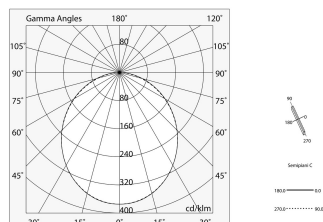

LUCKY EVO C

100613.01 + 100249.99

LUCKY EVO C: LED 25W 3K L=1125 BI. DALI + LUCKY EVO B/C: DIFF. OPALE PER L1125

novalux
ITALIAN LIGHTING DESIGN SINCE 1948

Features

Use: Indoor
Optics: OPAL
Emergency: NO
L: 1125mm
A: 48mm
H: 10mm
Made in: ITALY
Warranty: 5 years
Weight: 0.15kg

Tech data

IP: 40

Novalux S.r.l. via Marzabotto, 2 40050 Funo di Argelato (BO) Italy
Tel: +39 051 860558 · Fax +39 051 6647859 · Mail: info@novalux.it · VAT number 00536541204 · novalux.com
Company subject to the management and coordination by SLV GmbH

This technical data sheet is owned by Novalux S.r.l., all rights reserved. Novalux S.r.l. reserves the right to make changes without prior notice.
Last update: 6/8/2025, 13:10:28