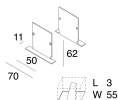

LUCKY EVO C

100613.01 + 100249.99

LUCKY EVO C: LED 25W 3K L=1125 BI. DALI + LUCKY EVO B/C: DIFF. OPALE PER L1125

novalux
ITALIAN LIGHTING DESIGN SINCE 1948

COMPLETION ACCESSORIES

LUCKY EVO C: GIUNTI LINEARI.

100649.01

LUCKY EVO C: COPPIA TESTATE BIANCHE

100650.01

MOUNTING ACCESSORIES

LUCKY EVO C: COPPIA TESTATE CASSAFORMA

100655.99

LUCKY EVO C: CASSAFORMA X MURAT. L=1125

100652.99

Novalux S.r.l. via Marzabotto, 2 40050 Funo di Argelato (BO) Italy
Tel: +39 051 860558 · Fax +39 051 6647859 · Mail: info@novalux.it · VAT number 00536541204 · novalux.com
Company subject to the management and coordination by SLV GmbH

This technical data sheet is owned by Novalux S.r.l., all rights reserved. Novalux S.r.l. reserves the right to make changes without prior notice.
Last update: 6/8/2025, 13:10:28