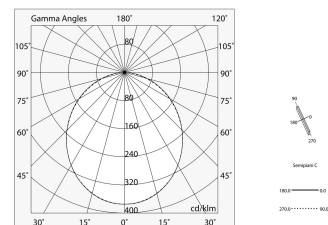

LUCKY EVO C

100615.01 + 100250.99

LUCKY EVO C: LED 32W 3K L=1406 BI. DALI + LUCKY EVO B/C: DIFF. OPALE PER L1406

novalux
ITALIAN LIGHTING DESIGN SINCE 1948

Features

Use: Indoor
Type of installation: RECESSED INTO BRICKWORK, RECESSED INTO PLASTERBOARD
Emission: DIRECT
Optics: OPAL
Colour: WHITE
Dimming: PUSH, DALI
Emergency: NO
L: 1406mm
A: 70mm
H: 62mm
Made in: ITALY
Warranty: 5 years
Weight: 3.6kg

Tech data

Luminaire input power: 34.4W
Luminaire luminous flux: 2597lm
IP: 40
Insulation class: I
Supply voltage: 220-240V 50/60Hz
SELV: Si

Source

Light source: LED
Source power: 32W
Source luminous flux: 4686lm
Colour temperature: 3000K
CRI: >80
Colour tolerance: 3 Step MacAdam
LED lifespan: 50000h L80 B20

Compliance

CEI EN 60598-1:2015 + A11:2009. IEC 60598-2:2015 2-1, 2-2

Standards

Photobiological risk: RISK GROUP 0 Certified fixture in EXEMPT GROUP, in accordance with CEI EN 62471:2010-01, IEC TR 62778:2014.
CAM edilizia: The product complies with the requirements for public buildings, ministerial decree of 23rd June 2022 n.256.

[LUCKY EVO C: View more product info](#)

Novalux S.r.l. via Marzabotto, 2 40050 Funo di Argelato (BO) Italy
Tel: +39 051 860558 · Fax +39 051 6647859 · Mail: info@novalux.it · VAT number 00536541204 · novalux.com
Company subject to the management and coordination by SLV GmbH

This technical data sheet is owned by Novalux S.r.l., all rights reserved. Novalux S.r.l. reserves the right to make changes without prior notice.
Last update: 6/8/2025, 13:10:28