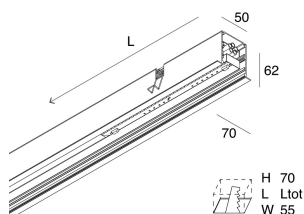

## Features

Use: Indoor  
Type of installation: RECESSED INTO BRICKWORK, RECESSED INTO PLASTERBOARD  
Emission: DIRECT  
Optics: OPAL  
Colour: WHITE  
Dimming: PUSH, DALI  
Emergency: NO  
L: 1406mm  
A: 70mm  
H: 62mm  
Made in: ITALY  
Warranty: 5 years  
Weight: 3.6kg

## Features

Use: Indoor  
Optics: OPAL  
Emergency: NO  
L: 1406mm  
A: 48mm  
H: 10mm  
Made in: ITALY  
Warranty: 5 years  
Weight: 0.2kg