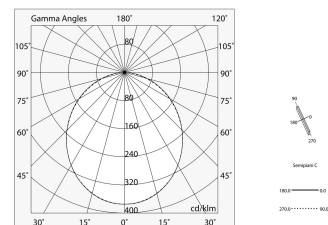

LUCKY EVO C

100616.01 + 100250.99

LUCKY EVO C: LED 32W 4K L=1406 BI. DALI + LUCKY EVO B/C: DIFF. OPALE PER L1406

novalux
ITALIAN LIGHTING DESIGN SINCE 1948

Features

Use: Indoor
Type of installation: RECESSED INTO BRICKWORK, RECESSED INTO PLASTERBOARD
Emission: DIRECT
Optics: OPAL
Colour: WHITE
Dimming: PUSH, DALI
Emergency: NO
L: 1406mm
A: 70mm
H: 62mm
Made in: ITALY
Warranty: 5 years
Weight: 3.6kg

Tech data

Luminaire input power: 34.4W
Luminaire luminous flux: 2721lm
IP: 40
Insulation class: I
Supply voltage: 220-240V 50/60Hz
SELV: Si

Source

Light source: LED
Source power: 32W
Source luminous flux: 4857lm
Colour temperature: 4000K
CRI: >80
Colour tolerance: 3 Step MacAdam
LED lifespan: 50000h L80 B20

Compliance

CEI EN 60598-1:2015 + A11:2009. IEC 60598-2:2015 2-1, 2-2

Standards

Photobiological risk: RISK GROUP 0 Certified fixture in EXEMPT GROUP, in accordance with CEI EN 62471:2010-01, IEC TR 62778:2014.
CAM edilizia: The product complies with the requirements for public buildings, ministerial decree of 23rd June 2022 n.256.

[LUCKY EVO C: View more product info](#)

Novalux S.r.l. via Marzabotto, 2 40050 Funo di Argelato (BO) Italy
Tel: +39 051 860558 · Fax +39 051 6647859 · Mail: info@novalux.it · VAT number 00536541204 · novalux.com
Company subject to the management and coordination by SLV GmbH

This technical data sheet is owned by Novalux S.r.l., all rights reserved. Novalux S.r.l. reserves the right to make changes without prior notice.
Last update: 6/8/2025, 13:10:24