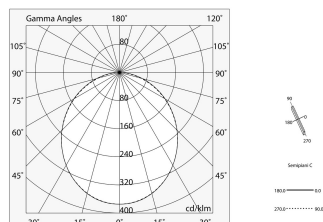

LUCKY EVO C

100616.01 + 100250.99

LUCKY EVO C: LED 32W 4K L=1406 BI. DALI + LUCKY EVO B/C: DIFF. OPALE PER L1406

novalux
ITALIAN LIGHTING DESIGN SINCE 1948

Features

Use: Indoor
Optics: OPAL
Emergency: NO
L: 1406mm
A: 48mm
H: 10mm
Made in: ITALY
Warranty: 5 years
Weight: 0.2kg

Tech data

IP: 40

Novalux S.r.l. via Marzabotto, 2 40050 Funo di Argelato (BO) Italy
Tel: +39 051 860558 · Fax +39 051 6647859 · Mail: info@novalux.it · VAT number 00536541204 · novalux.com
Company subject to the management and coordination by SLV GmbH

This technical data sheet is owned by Novalux S.r.l., all rights reserved. Novalux S.r.l. reserves the right to make changes without prior notice.
Last update: 6/8/2025, 13:10:24