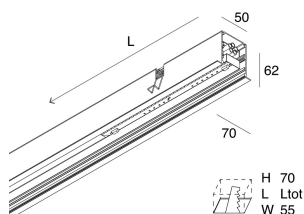

LUCKY EVO C

100616.01 + 100250.99

LUCKY EVO C: LED 32W 4K L=1406 BI. DALI + LUCKY EVO B/C: DIFF. OPALE PER L1406

novalux
ITALIAN LIGHTING DESIGN SINCE 1948

Features

Use: Indoor
Type of installation: RECESSED INTO BRICKWORK, RECESSED INTO PLASTERBOARD
Emission: DIRECT
Optics: OPAL
Colour: WHITE
Dimming: PUSH, DALI
Emergency: NO
L: 1406mm
A: 70mm
H: 62mm
Made in: ITALY
Warranty: 5 years
Weight: 3.6kg