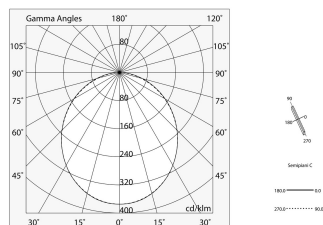

LUCKY EVO C

100620.01 + 100252.99

LUCKY EVO C: LED ANG. 25W 4K BI. DALI + LUCKY EVO B/C: DIFF. OPALE PER ANGOLO

novalux
ITALIAN LIGHTING DESIGN SINCE 1948

Features

Use: Indoor
Optics: OPAL
Emergency: NO
L: 592x592mm
A: 48mm
H: 10mm
Made in: ITALY
Warranty: 5 years
Weight: 0.2kg

Tech data

IP: 40

Novalux S.r.l. via Marzabotto, 2 40050 Funo di Argelato (BO) Italy
Tel: +39 051 860558 · Fax +39 051 6647859 · Mail: info@novalux.it · VAT number 00536541204 · novalux.com
Company subject to the management and coordination by SLV GmbH

This technical data sheet is owned by Novalux S.r.l., all rights reserved. Novalux S.r.l. reserves the right to make changes without prior notice.
Last update: 6/8/2025, 13:10:23