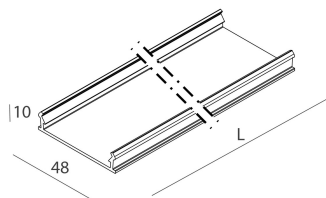

LUCKY EVO C

100620.01 + 100252.99

LUCKY EVO C: LED ANG. 25W 4K BI. DALI + LUCKY EVO B/C: DIFF. OPALE PER ANGOLO

novalux
ITALIAN LIGHTING DESIGN SINCE 1948

Features

Use: Indoor
Optics: OPAL
Emergency: NO
L: 592x592mm
A: 48mm
H: 10mm
Made in: ITALY
Warranty: 5 years
Weight: 0.2kg

Tech data

IP: 40

Novalux S.r.l. via Marzabotto, 2 40050 Funo di Argelato (BO) Italy
Tel: +39 051 860558 · Fax +39 051 6647859 · Mail: info@novalux.it · VAT number 00536541204 · novalux.com
Company subject to the management and coordination by SLV GmbH

This technical data sheet is owned by Novalux S.r.l., all rights reserved. Novalux S.r.l. reserves the right to make changes without prior notice.
Last update: 6/8/2025, 13:10:23