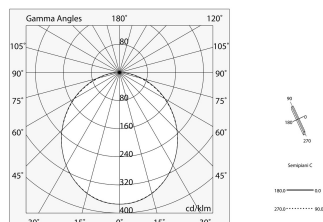

LUCKY EVO C

100620.01 + 100252.99

LUCKY EVO C: LED ANG. 25W 4K BI. DALI + LUCKY EVO B/C: DIFF. OPALE PER ANGOLO

novalux
ITALIAN LIGHTING DESIGN SINCE 1948

Features

Use: Indoor
Type of installation: RECESSED INTO PLASTERBOARD
Emission: DIRECT
Optics: OPAL
Colour: WHITE
Dimming: PUSH, DALI
Emergency: NO
L: 602x602mm
A: 70mm
H: 62mm
Made in: ITALY
Warranty: 5 years
Weight: 3.4kg

Tech data

Luminaire input power: 28.5W
Luminaire luminous flux: 2176lm
IP: 40
Insulation class: I
Supply voltage: 220-240V 50/60Hz
SELV: Si

Source

Light source: LED
Source power: 25W
Source luminous flux: 3886lm
Colour temperature: 4000K
CRI: >80
Colour tolerance: 3 Step MacAdam
LED lifespan: 50000h L80 B20

Compliance

CEI EN 60598-1:2015 + A11:2009. IEC 60598-2:2015 2-1, 2-2

Standards

Photobiological risk: RISK GROUP 0 Certified fixture in EXEMPT GROUP, in accordance with CEI EN 62471:2010-01, IEC TR 62778:2014.
CAM edilizia: The product complies with the requirements for public buildings, ministerial decree of 23rd June 2022 n.256.

[LUCKY EVO C: View more product info](#)

Novalux S.r.l. via Marzabotto, 2 40050 Funo di Argelato (BO) Italy
Tel: +39 051 860558 · Fax +39 051 6647859 · Mail: info@novalux.it · VAT number 00536541204 · novalux.com
Company subject to the management and coordination by SLV GmbH

This technical data sheet is owned by Novalux S.r.l., all rights reserved. Novalux S.r.l. reserves the right to make changes without prior notice.
Last update: 6/8/2025, 13:10:23