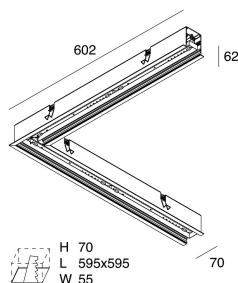

LUCKY EVO C

100620.01 + 100252.99

LUCKY EVO C: LED ANG. 25W 4K BI. DALI + LUCKY EVO B/C: DIFF. OPALE PER ANGOLO

novalux
ITALIAN LIGHTING DESIGN SINCE 1948

Features

Use: Indoor
Type of installation: RECESSED INTO PLASTERBOARD
Emission: DIRECT
Optics: OPAL
Colour: WHITE
Dimming: PUSH, DALI
Emergency: NO
L: 602x602mm
A: 70mm
H: 62mm
Made in: ITALY
Warranty: 5 years
Weight: 3.4kg