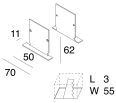

LUCKY EVO C

100622.01 + 100250.99

LUCKY EVO C: LED 32W 4K L=1406 BI EM. + LUCKY EVO B/C: DIFF. OPALE PER L1406

novalux
ITALIAN LIGHTING DESIGN SINCE 1948

COMPLETION ACCESSORIES

LUCKY EVO C: COPPIA TESTATE BIANCHE

100650.01