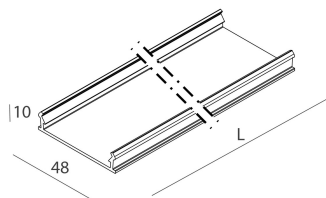

LUCKY EVO C

100622.01 + 100250.99

LUCKY EVO C: LED 32W 4K L=1406 BI EM. + LUCKY EVO B/C: DIFF. OPALE PER L1406

novalux
ITALIAN LIGHTING DESIGN SINCE 1948

Features

Use: Indoor
Optics: OPAL
Emergency: NO
L: 1406mm
A: 48mm
H: 10mm
Made in: ITALY
Warranty: 5 years
Weight: 0.2kg

Tech data

IP: 40

Novalux S.r.l. via Marzabotto, 2 40050 Funo di Argelato (BO) Italy
Tel: +39 051 860558 · Fax +39 051 6647859 · Mail: info@novalux.it · VAT number 00536541204 · novalux.com
Company subject to the management and coordination by SLV GmbH

This technical data sheet is owned by Novalux S.r.l., all rights reserved. Novalux S.r.l. reserves the right to make changes without prior notice.
Last update: 6/8/2025, 13:10:26