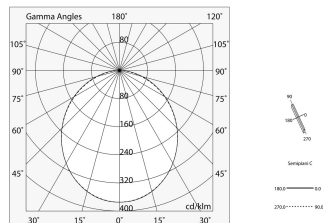

Novalux S.r.l. via Marzabotto, 2 40050 Funo di Argelato (BO) Italy
Tel: +39 051 860558 · Fax +39 051 6647859 · Mail: info@novalux.it · VAT number 00536541204 · novalux.com
Company subject to the management and coordination by SLV GmbH

This technical data sheet is owned by Novalux S.r.l., all rights reserved. Novalux S.r.l. reserves the right to make changes without prior notice.
Last update: 6/8/2025, 13:10:26