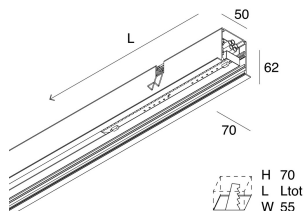

Novalux S.r.l. via Marzabotto, 2 40050 Funo di Argelato (BO) Italy
Tel: +39 051 860558 · Fax +39 051 6647859 · Mail: info@novalux.it · VAT number 00536541204 · novalux.com
Company subject to the management and coordination by SLV GmbH

This technical data sheet is owned by Novalux S.r.l., all rights reserved. Novalux S.r.l. reserves the right to make changes without prior notice.
Last update: 6/8/2025, 13:10:26