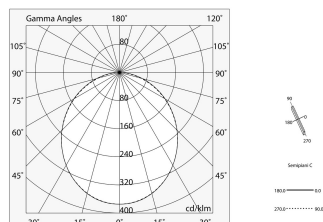

LUCKY EVO C

100622.01 + 100250.99

LUCKY EVO C: LED 32W 4K L=1406 BI EM. + LUCKY EVO B/C: DIFF. OPALE PER L1406

novalux
ITALIAN LIGHTING DESIGN SINCE 1948

Features

Use: Indoor
Optics: OPAL
Emergency: NO
L: 1406mm
A: 48mm
H: 10mm
Made in: ITALY
Warranty: 5 years
Weight: 0.2kg

Tech data

IP: 40

Novalux S.r.l. via Marzabotto, 2 40050 Funo di Argelato (BO) Italy
Tel: +39 051 860558 · Fax +39 051 6647859 · Mail: info@novalux.it · VAT number 00536541204 · novalux.com
Company subject to the management and coordination by SLV GmbH

This technical data sheet is owned by Novalux S.r.l., all rights reserved. Novalux S.r.l. reserves the right to make changes without prior notice.
Last update: 6/8/2025, 13:10:26