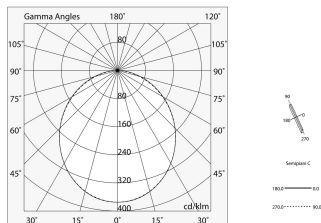

LUCKY EVO C

100624.01 + 100251.99

LUCKY EVO C: LED 38W 4K L=1687 BI EM. + LUCKY EVO B/C: DIFF. OPALE PER L1687

novalux
ITALIAN LIGHTING DESIGN SINCE 1948

Features

Use: Indoor
Optics: OPAL
Emergency: NO
L: 1687mm
A: 48mm
H: 10mm
Made in: ITALY
Warranty: 5 years
Weight: 0.2kg

Tech data

IP: 40

Novalux S.r.l. via Marzabotto, 2 40050 Funo di Argelato (BO) Italy
Tel: +39 051 860558 · Fax +39 051 6647859 · Mail: info@novalux.it · VAT number 00536541204 · novalux.com
Company subject to the management and coordination by SLV GmbH

This technical data sheet is owned by Novalux S.r.l., all rights reserved. Novalux S.r.l. reserves the right to make changes without prior notice.
Last update: 6/8/2025, 13:10:26