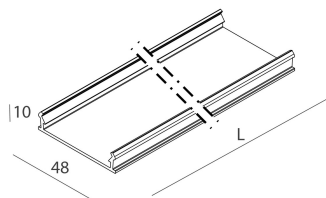

LUCKY EVO C

100624.01 + 100251.99

LUCKY EVO C: LED 38W 4K L=1687 BI EM. + LUCKY EVO B/C: DIFF. OPALE PER L1687

novalux
ITALIAN LIGHTING DESIGN SINCE 1948

Features

Use: Indoor
Optics: OPAL
Emergency: NO
L: 1687mm
A: 48mm
H: 10mm
Made in: ITALY
Warranty: 5 years
Weight: 0.2kg

Tech data

IP: 40

Novalux S.r.l. via Marzabotto, 2 40050 Funo di Argelato (BO) Italy
Tel: +39 051 860558 · Fax +39 051 6647859 · Mail: info@novalux.it · VAT number 00536541204 · novalux.com
Company subject to the management and coordination by SLV GmbH

This technical data sheet is owned by Novalux S.r.l., all rights reserved. Novalux S.r.l. reserves the right to make changes without prior notice.
Last update: 6/8/2025, 13:10:26