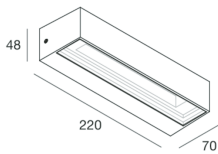

Source

Light source: LED
Source power: 8W
Colour temperature: 3000K/3500K/4000K
CRI: >80
LED lifespan: 30000h L70 B20

Standards

Photobiological risk: RISK GROUP 0 Certified fixture in EXEMPT GROUP, in accordance with CEI EN 62471:2010-01, IEC TR 62778:2014.

[TILE: View more product info](#)