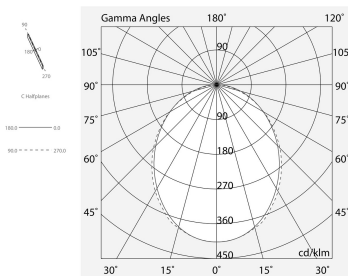

LUCKY MINI

103514.02H

novalux
ITALIAN LIGHTING DESIGN SINCE 1948

Features

Use: Indoor
Type of installation: SUSPENDED, CEILING MOUNTED
Emission: DIRECT
Optics: OPAL
Colour: BLACK
Dimming: PUSH, DALI
Emergency: NO
L: 1600mm
A: 38mm
H: 65mm
Made in: ITALY
Warranty: 5 years
Weight: 2.86kg

Tech data

Luminaire input power: 27.3W
Luminaire luminous flux: 2229lm
IP: 40
Insulation class: I
Supply voltage: 220-240V 50/60Hz
SELV: Si

Source

Light source: LED
Source power: 23W
Source luminous flux: 3868lm
Colour temperature: 3000K
CRI: >80
Colour tolerance: 3 Step MacAdam
LED lifespan: 50000h L80 B20