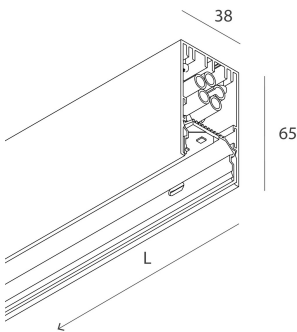

LUCKY MINI

103514.02H

novalux
ITALIAN LIGHTING DESIGN SINCE 1948

Features

Use: Indoor
Type of installation: SUSPENDED, CEILING MOUNTED
Emission: DIRECT
Optics: OPAL
Colour: BLACK
Dimming: PUSH, DALI
Emergency: NO
L: 1600mm
A: 38mm
H: 65mm
Made in: ITALY
Warranty: 5 years
Weight: 2.86kg