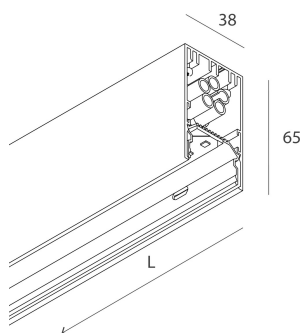

## Features

Use: Indoor  
Type of installation: SUSPENDED, CEILING MOUNTED  
Emission: DIRECT  
Optics: OPAL  
Colour: CAFFE  
Dimming: PUSH, DALI  
Emergency: NO  
L: 1600mm  
A: 38mm  
H: 65mm  
Made in: ITALY  
Warranty: 5 years  
Weight: 2.86kg