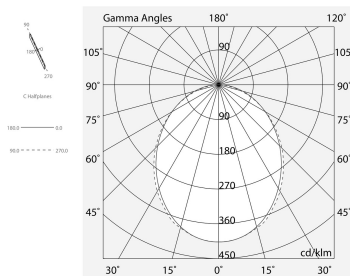

LUCKY MINI

103516.02H

novalux
ITALIAN LIGHTING DESIGN SINCE 1948

Features

Use: Indoor
Type of installation: SUSPENDED, CEILING MOUNTED
Emission: DIRECT
Optics: OPAL
Colour: BLACK
Dimming: PUSH, DALI
Emergency: NO
L: 1600mm
A: 38mm
H: 65mm
Made in: ITALY
Warranty: 5 years
Weight: 2.86kg

Tech data

Luminaire input power: 27.3W
Luminaire luminous flux: 2292lm
IP: 40
Insulation class: I
Supply voltage: 220-240V 50/60Hz
SELV: Si

Source

Light source: LED
Source power: 23W
Source luminous flux: 3978lm
Colour temperature: 4000K
CRI: >80
Colour tolerance: 3 Step MacAdam
LED lifespan: 50000h L80 B20