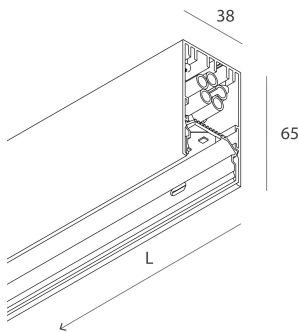

LUCKY MINI

103516.02H

novalux
ITALIAN LIGHTING DESIGN SINCE 1948

Features

Use: Indoor
Type of installation: SUSPENDED, CEILING MOUNTED
Emission: DIRECT
Optics: OPAL
Colour: BLACK
Dimming: PUSH, DALI
Emergency: NO
L: 1600mm
A: 38mm
H: 65mm
Made in: ITALY
Warranty: 5 years
Weight: 2.86kg