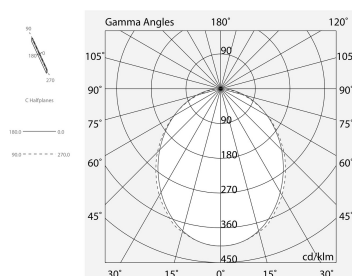

LUCKY MINI

103518.21H

novalux

ITALIAN LIGHTING DESIGN SINCE 1948

Features

Use: Indoor
Type of installation: SUSPENDED, CEILING MOUNTED
Emission: DIRECT
Optics: OPAL
Colour: CAPPUCCINO
Dimming: PUSH, DALI
Emergency: NO
L: 823x823mm
A: 38mm
H: 65mm
Made in: ITALY
Warranty: 5 years
Weight: 3kg

Tech data

Luminaire input power: 27.3W
Luminaire luminous flux: 2229lm
IP: 40
Insulation class: I
Supply voltage: 220-240V 50/60Hz
SELV: Si

Source

Light source: LED
Source power: 23W
Source luminous flux: 3868lm
Colour temperature: 3000K
CRI: >80
Colour tolerance: 3 Step MacAdam
LED lifespan: 50000h L80 B20