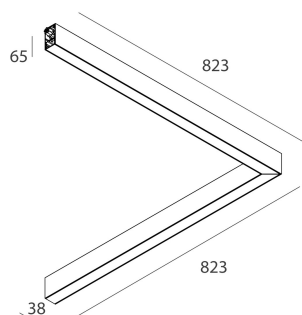

LUCKY MINI

103518.21H

novalux

ITALIAN LIGHTING DESIGN SINCE 1948

Features

Use: Indoor
Type of installation: SUSPENDED, CEILING MOUNTED
Emission: DIRECT
Optics: OPAL
Colour: CAPPUCCINO
Dimming: PUSH, DALI
Emergency: NO
L: 823x823mm
A: 38mm
H: 65mm
Made in: ITALY
Warranty: 5 years
Weight: 3kg