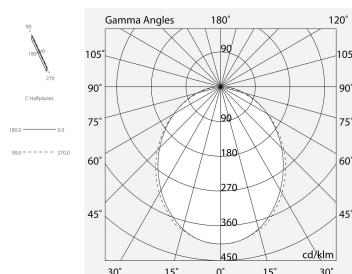

LUCKY MINI

103519.21H

novalux

ITALIAN LIGHTING DESIGN SINCE 1948

Features

Use: Indoor
Type of installation: SUSPENDED, CEILING MOUNTED
Emission: DIRECT
Optics: OPAL
Colour: CAPPUCCINO
Dimming: PUSH, DALI
Emergency: NO
L: 823x823mm
A: 38mm
H: 65mm
Made in: ITALY
Warranty: 5 years
Weight: 3kg

Tech data

Luminaire input power: 27.3W
Luminaire luminous flux: 2292lm
IP: 40
Insulation class: I
Supply voltage: 220-240V 50/60Hz
SELV: Si

Source

Light source: LED
Source power: 23W
Source luminous flux: 3978lm
Colour temperature: 4000K
CRI: >80
Colour tolerance: 3 Step MacAdam
LED lifespan: 50000h L80 B20