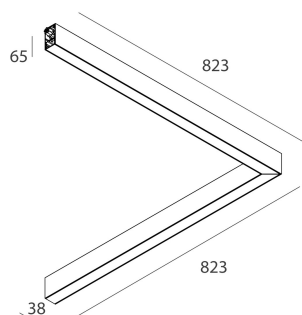

LUCKY MINI

103519.21H

novalux

ITALIAN LIGHTING DESIGN SINCE 1948

Features

Use: Indoor
Type of installation: SUSPENDED, CEILING MOUNTED
Emission: DIRECT
Optics: OPAL
Colour: CAPPUCCINO
Dimming: PUSH, DALI
Emergency: NO
L: 823x823mm
A: 38mm
H: 65mm
Made in: ITALY
Warranty: 5 years
Weight: 3kg