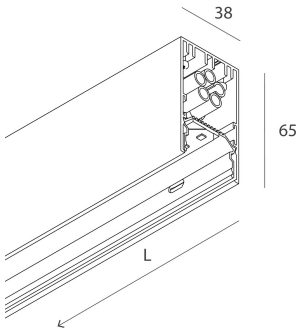

LUCKY MINI

103526.20H

novalux
ITALIAN LIGHTING DESIGN SINCE 1948

Features

Use: Indoor
Type of installation: SUSPENDED, CEILING MOUNTED
Emission: DIRECT
Optics: OPAL
Colour: CAFFE
Dimming: PUSH, DALI
Emergency: NO
L: 800mm
A: 38mm
H: 65mm
Made in: ITALY
Warranty: 5 years
Weight: 1.5kg