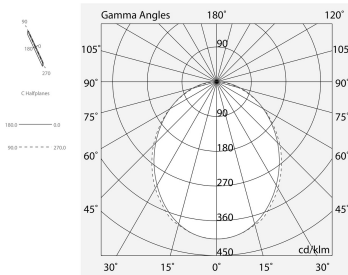

LUCKY MINI

103526.20H

novalux
ITALIAN LIGHTING DESIGN SINCE 1948

Features

Use: Indoor
Type of installation: SUSPENDED, CEILING MOUNTED
Emission: DIRECT
Optics: OPAL
Colour: CAFFE
Dimming: PUSH, DALI
Emergency: NO
L: 800mm
A: 38mm
H: 65mm
Made in: ITALY
Warranty: 5 years
Weight: 1.5kg