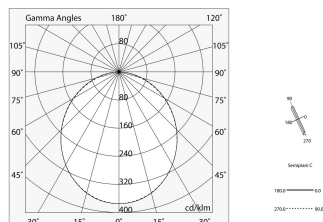

LUCKY MAXI: LED 36W 3K BIA L=1200 + LUCKY MAXI: DIFF. OPALE PER L1200

novalux
ITALIAN LIGHTING DESIGN SINCE 1948

Features

Use: Indoor
Optics: OPAL
L: 1200mm
A: 93mm
H: 6mm
Made in: ITALY
Warranty: 5 years
Weight: 0.24kg