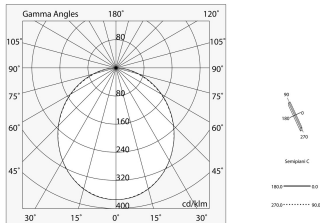

LUCKY MAXI

106201.01 + 106219.99

LUCKY MAXI: LED 36W 3K BIA L=1200 + LUCKY MAXI: DIFF. OPALE PER L1200

novalux
ITALIAN LIGHTING DESIGN SINCE 1948

Features

Use: Indoor
Type of installation: SUSPENDED, CEILING MOUNTED
Emission: DIRECT
Optics: OPAL
Colour: WHITE
Dimming: ON/OFF
Emergency: NO
L: 1200mm
A: 97mm
H: 90mm
Made in: ITALY
Warranty: 5 years
Weight: 4.63kg

Tech data

Luminaire input power: 42W
Luminaire luminous flux: 2125lm
IP: 40
Insulation class: I
No. of driver per product: 1
Supply voltage: 220-240V 50/60Hz
SELV: Si

Source

Light source: LED
Source power: 36W
Source luminous flux: 4786lm
Colour temperature: 3000K
CRI: >90
Colour tolerance: 3 Step MacAdam
LED lifespan: 50000h L90 B10