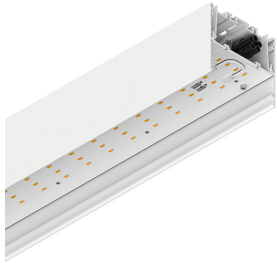

LUCKY MAXI

106202.01 + 106220.99

LUCKY MAXI: LED 54W 3K BIA L=1800 + LUCKY MAXI: DIFF. OPALE PER L1800

novalux
ITALIAN LIGHTING DESIGN SINCE 1948

Features

Use: Indoor
Type of installation: SUSPENDED, CEILING MOUNTED
Emission: DIRECT
Optics: OPAL
Colour: WHITE
Dimming: ON/OFF
Emergency: NO
L: 1800mm
A: 97mm
H: 90mm
Made in: ITALY
Warranty: 5 years
Weight: 6.5kg

Tech data

Luminaire input power: 61.25W
Luminaire luminous flux: 3188lm
IP: 40
Insulation class: I
No. of driver per product: 1
Supply voltage: 220-240V 50/60Hz
SELV: Si

Source

Light source: LED
Source power: 54W
Source luminous flux: 7179lm
Colour temperature: 3000K
CRI: >90
Colour tolerance: 3 Step MacAdam
LED lifespan: 50000h L90 B10

LUCKY MAXI: LED 54W 3K BIA L=1800 + LUCKY MAXI: DIFF. OPALE PER L1800

novalux
ITALIAN LIGHTING DESIGN SINCE 1948

Features

Use: Indoor
Optics: OPAL
L: 1800mm
A: 93mm
H: 6mm
Made in: ITALY
Warranty: 5 years
Weight: 0.36kg