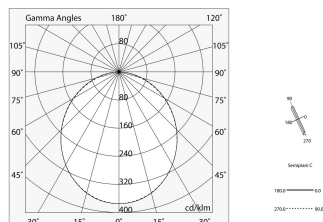

LUCKY MAXI: LED 54W 3K BIA L=1800 + LUCKY MAXI: DIFF. OPALE PER L1800

novalux
ITALIAN LIGHTING DESIGN SINCE 1948

Features

Use: Indoor
Optics: OPAL
L: 1800mm
A: 93mm
H: 6mm
Made in: ITALY
Warranty: 5 years
Weight: 0.36kg