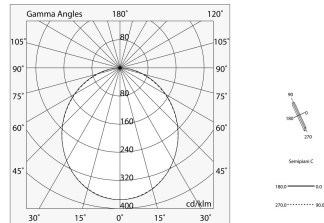

LUCKY MAXI

106202.01 + 106220.99

LUCKY MAXI: LED 54W 3K BIA L=1800 + LUCKY MAXI: DIFF. OPALE PER L1800

novalux
ITALIAN LIGHTING DESIGN SINCE 1948

Features

Use: Indoor
Type of installation: SUSPENDED, CEILING MOUNTED
Emission: DIRECT
Optics: OPAL
Colour: WHITE
Dimming: ON/OFF
Emergency: NO
L: 1800mm
A: 97mm
H: 90mm
Made in: ITALY
Warranty: 5 years
Weight: 6.5kg