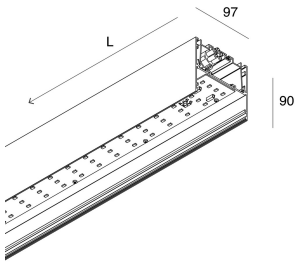

LUCKY MAXI

106202.01 + 106220.99

LUCKY MAXI: LED 54W 3K BIA L=1800 + LUCKY MAXI: DIFF. OPALE PER L1800

novalux
ITALIAN LIGHTING DESIGN SINCE 1948

Features

Use: Indoor
Type of installation: SUSPENDED, CEILING MOUNTED
Emission: DIRECT
Optics: OPAL
Colour: WHITE
Dimming: ON/OFF
Emergency: NO
L: 1800mm
A: 97mm
H: 90mm
Made in: ITALY
Warranty: 5 years
Weight: 6.5kg