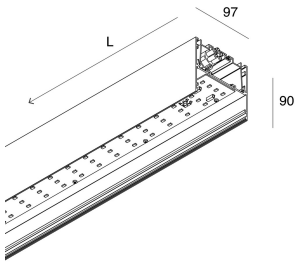

LUCKY MAXI

106202.02 + 106220.99

LUCKY MAXI: LED 54W 3K NERO L=1800 + LUCKY MAXI: DIFF. OPALE PER L1800

novalux
ITALIAN LIGHTING DESIGN SINCE 1948

Features

Use: Indoor
Type of installation: SUSPENDED, CEILING MOUNTED
Emission: DIRECT
Optics: OPAL
Colour: BLACK
Dimming: ON/OFF
Emergency: NO
L: 1800mm
A: 97mm
H: 90mm
Made in: ITALY
Warranty: 5 years
Weight: 6.5kg