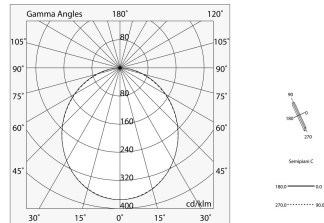

LUCKY MAXI

106202.02 + 106220.99

LUCKY MAXI: LED 54W 3K NERO L=1800 + LUCKY MAXI: DIFF. OPALE PER L1800

novalux
ITALIAN LIGHTING DESIGN SINCE 1948

Features

Use: Indoor
Type of installation: SUSPENDED, CEILING MOUNTED
Emission: DIRECT
Optics: OPAL
Colour: BLACK
Dimming: ON/OFF
Emergency: NO
L: 1800mm
A: 97mm
H: 90mm
Made in: ITALY
Warranty: 5 years
Weight: 6.5kg

Tech data

Luminaire input power: 61.25W
Luminaire luminous flux: 3188lm
IP: 40
Insulation class: I
No. of driver per product: 1
Supply voltage: 220-240V 50/60Hz
SELV: Si

Source

Light source: LED
Source power: 54W
Source luminous flux: 7179lm
Colour temperature: 3000K
CRI: >90
Colour tolerance: 3 Step MacAdam
LED lifespan: 50000h L90 B10

Compliance

CEI EN 60598-1:2021 + A11:2023, CEI EN 60598-2-1:2022

Standards

Photobiological risk: RISK GROUP 0 Certified fixture in EXEMPT GROUP, in accordance with CEI EN 62471:2010-01, IEC TR 62778:2014.
CAM edilizia: The product complies with the requirements for public buildings, ministerial decree of 23rd June 2022 n.256.

[LUCKY MAXI: View more product info](#)

Novalux S.r.l. via Marzabotto, 2 40050 Funo di Argelato (BO) Italy
Tel: +39 051 860558 · Fax +39 051 6647859 · Mail: info@novalux.it · VAT number 00536541204 · novalux.com
Company subject to the management and coordination by SLV GmbH

This technical data sheet is owned by Novalux S.r.l., all rights reserved. Novalux S.r.l. reserves the right to make changes without prior notice.
Last update: 6/8/2025, 13:10:21