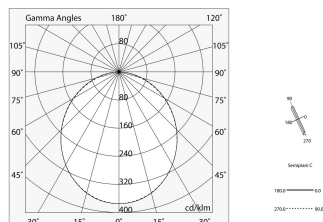

LUCKY MAXI: LED 54W 3K NERO L=1800 + LUCKY MAXI: DIFF. OPALE PER L1800

novalux
ITALIAN LIGHTING DESIGN SINCE 1948

Features

Use: Indoor
Optics: OPAL
L: 1800mm
A: 93mm
H: 6mm
Made in: ITALY
Warranty: 5 years
Weight: 0.36kg