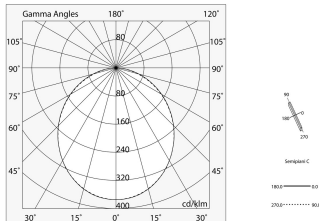

LUCKY MAXI: LED 72W 3K BIA L=2400 + LUCKY MAXI: DIFF. OPALE PER L2400

novalux
ITALIAN LIGHTING DESIGN SINCE 1948

Features

Use: Indoor
Optics: OPAL
L: 2400mm
A: 93mm
H: 6mm
Made in: ITALY
Warranty: 5 years
Weight: 0.48kg