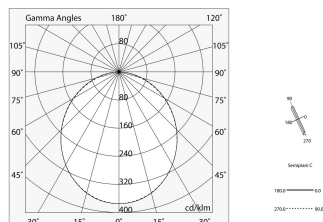

LUCKY MAXI: LED 54W 4K BIA L=1800 + LUCKY MAXI: DIFF. OPALE PER L1800

novalux
ITALIAN LIGHTING DESIGN SINCE 1948

Features

Use: Indoor
Optics: OPAL
L: 1800mm
A: 93mm
H: 6mm
Made in: ITALY
Warranty: 5 years
Weight: 0.36kg