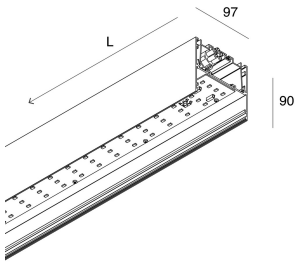

LUCKY MAXI

106205.01 + 106220.99

LUCKY MAXI: LED 54W 4K BIA L=1800 + LUCKY MAXI: DIFF. OPALE PER L1800

novalux
ITALIAN LIGHTING DESIGN SINCE 1948

Features

Use: Indoor
Type of installation: SUSPENDED, CEILING MOUNTED
Emission: DIRECT
Optics: OPAL
Colour: WHITE
Dimming: ON/OFF
Emergency: NO
L: 1800mm
A: 97mm
H: 90mm
Made in: ITALY
Warranty: 5 years
Weight: 6.5kg