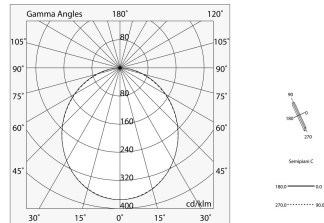

LUCKY MAXI

106205.01 + 106220.99

LUCKY MAXI: LED 54W 4K BIA L=1800 + LUCKY MAXI: DIFF. OPALE PER L1800

novalux
ITALIAN LIGHTING DESIGN SINCE 1948

Features

Use: Indoor
Type of installation: SUSPENDED, CEILING MOUNTED
Emission: DIRECT
Optics: OPAL
Colour: WHITE
Dimming: ON/OFF
Emergency: NO
L: 1800mm
A: 97mm
H: 90mm
Made in: ITALY
Warranty: 5 years
Weight: 6.5kg