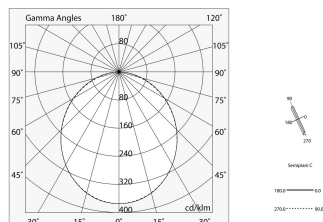

## Features

Use: Indoor  
Optics: OPAL  
L: 1200mm  
A: 93mm  
H: 6mm  
Made in: ITALY  
Warranty: 5 years  
Weight: 0.24kg

Novalux S.r.l. via Marzabotto, 2 40050 Funo di Argelato (BO) Italy  
Tel: +39 051 860558 · Fax +39 051 6647859 · Mail: info@novalux.it · VAT number 00536541204 · novalux.com  
Company subject to the management and coordination by SLV GmbH