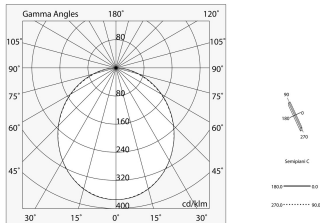

# LUCKY MAXI

106207.01 + 106219.99

LUCKY MAXI: LED 36W DALI 3K BIA L=1200 + LUCKY MAXI: DIFF. OPALE PER L1200

**novalux**  
ITALIAN LIGHTING DESIGN SINCE 1948