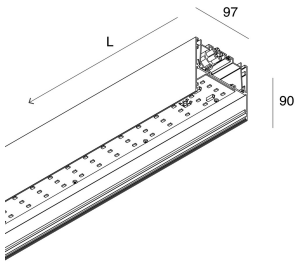

# LUCKY MAXI

106207.01 + 106219.99

LUCKY MAXI: LED 36W DALI 3K BIA L=1200 + LUCKY MAXI: DIFF. OPALE PER L1200

**novalux**  
ITALIAN LIGHTING DESIGN SINCE 1948

## Features

Use: Indoor  
Type of installation: SUSPENDED, CEILING MOUNTED  
Emission: DIRECT  
Optics: OPAL  
Colour: WHITE  
Dimming: PUSH, DALI  
Emergency: NO  
L: 1200mm  
A: 97mm  
H: 90mm  
Made in: ITALY  
Warranty: 5 years  
Weight: 4.63kg