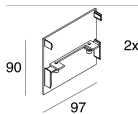

LUCKY MAXI

106207.01 + 106219.99

LUCKY MAXI: LED 36W DALI 3K BIA L=1200 + LUCKY MAXI: DIFF. OPALE PER L1200

novalux
ITALIAN LIGHTING DESIGN SINCE 1948

COMPLETION ACCESSORIES

LUCKY MAXI: TESTATE BIANCHE (COPPIA)

106230.01

LUCKY MAXI: KIT DI GIUNZIONE

106231.99

MOUNTING ACCESSORIES

KIT ALIMENTAZIONE L3000 5P BIA

108922.01