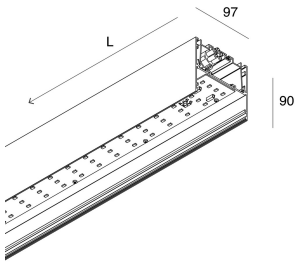

LUCKY MAXI

106208.01 + 106220.99

LUCKY MAXI: LED 54W DALI 3K BIA L=1800 + LUCKY MAXI: DIFF. OPALE PER L1800

novalux
ITALIAN LIGHTING DESIGN SINCE 1948

Features

Use: Indoor
Type of installation: SUSPENDED, CEILING MOUNTED
Emission: DIRECT
Optics: OPAL
Colour: WHITE
Dimming: PUSH, DALI
Emergency: NO
L: 1800mm
A: 97mm
H: 90mm
Made in: ITALY
Warranty: 5 years
Weight: 6.5kg