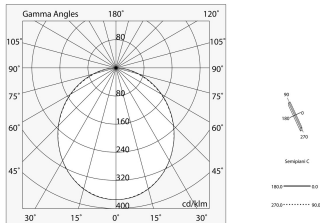

LUCKY MAXI: LED 54W DALI 3K BIA L=1800 + LUCKY MAXI: DIFF. OPALE PER L1800

novalux
ITALIAN LIGHTING DESIGN SINCE 1948

Features

Use: Indoor
Optics: OPAL
L: 1800mm
A: 93mm
H: 6mm
Made in: ITALY
Warranty: 5 years
Weight: 0.36kg