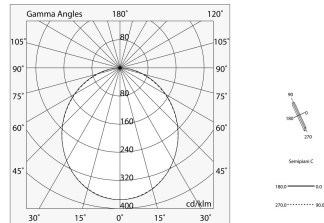

LUCKY MAXI

106208.01 + 106220.99

LUCKY MAXI: LED 54W DALI 3K BIA L=1800 + LUCKY MAXI: DIFF. OPALE PER L1800

novalux
ITALIAN LIGHTING DESIGN SINCE 1948

Features

Use: Indoor
Type of installation: SUSPENDED, CEILING MOUNTED
Emission: DIRECT
Optics: OPAL
Colour: WHITE
Dimming: PUSH, DALI
Emergency: NO
L: 1800mm
A: 97mm
H: 90mm
Made in: ITALY
Warranty: 5 years
Weight: 6.5kg