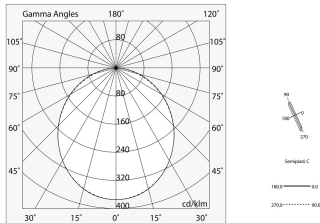

Novalux S.r.l. via Marzabotto, 2 40050 Funo di Argelato (BO) Italy
Tel: +39 051 860558 · Fax +39 051 6647859 · Mail: info@novalux.it · VAT number 00536541204 · novalux.com
Company subject to the management and coordination by SLV GmbH

This technical data sheet is owned by Novalux S.r.l., all rights reserved. Novalux S.r.l. reserves the right to make changes without prior notice.
Last update: 6/8/2025, 13:10:11