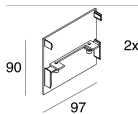

LUCKY MAXI

106212.02 + 106221.99

LUCKY MAXI: LED 72W DALI 4K NERO L=2400 + LUCKY MAXI: DIFF. OPALE PER L2400

novalux
ITALIAN LIGHTING DESIGN SINCE 1948

COMPLETION ACCESSORIES

LUCKY MAXI: TESTATE NERE (COPPIA)

106230.02

LUCKY MAXI: KIT DI GIUNZIONE

106231.99

MOUNTING ACCESSORIES

KIT ALIMENTAZIONE L3000 5P NE

108922.02