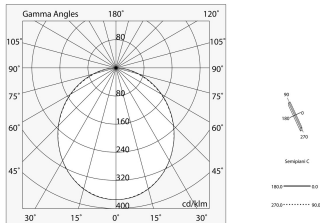

## Features

Use: Indoor  
Optics: OPAL  
L: 2400mm  
A: 93mm  
H: 6mm  
Made in: ITALY  
Warranty: 5 years  
Weight: 0.48kg

Novalux S.r.l. via Marzabotto, 2 40050 Funo di Argelato (BO) Italy  
Tel: +39 051 860558 · Fax +39 051 6647859 · Mail: info@novalux.it · VAT number 00536541204 · novalux.com  
Company subject to the management and coordination by SLV GmbH