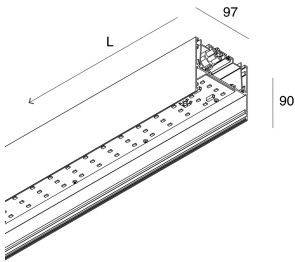

Novalux S.r.l. via Marzabotto, 2 40050 Funo di Argelato (BO) Italy
Tel: +39 051 860558 · Fax +39 051 6647859 · Mail: info@novalux.it · VAT number 00536541204 · novalux.com
Company subject to the management and coordination by SLV GmbH

This technical data sheet is owned by Novalux S.r.l., all rights reserved. Novalux S.r.l. reserves the right to make changes without prior notice.
Last update: 6/8/2025, 13:10:11