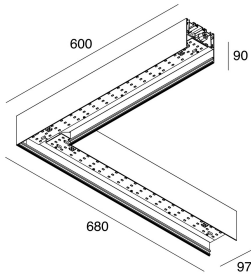

LUCKY MAXI

106217.02 + 106228.99

LUCKY MAXI: LED 36WDALI ANG.3KNE 600X680 + LUCKY MAXI: DIFF. M. UGR19

novalux
ITALIAN LIGHTING DESIGN SINCE 1948

Features

Use: Indoor
Type of installation: SUSPENDED, CEILING MOUNTED
Emission: DIRECT
Optics: MICROPRISMATIZED
Colour: BLACK
Dimming: PUSH, DALI
Emergency: NO
L: 600x680mm
A: 97mm
H: 90mm
Made in: ITALY
Warranty: 5 years
Weight: 4.8kg