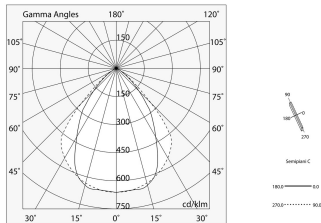

LUCKY MAXI

106217.02 + 106228.99

LUCKY MAXI: LED 36WDALI ANG.3KNE 600X680 + LUCKY MAXI: DIFF. M. UGR19

novalux
ITALIAN LIGHTING DESIGN SINCE 1948

Features

Use: Indoor
Type of installation: SUSPENDED, CEILING MOUNTED
Emission: DIRECT
Optics: MICROPRISMATIZED
Colour: BLACK
Dimming: PUSH, DALI
Emergency: NO
L: 600x680mm
A: 97mm
H: 90mm
Made in: ITALY
Warranty: 5 years
Weight: 4.8kg

Tech data

Luminaire input power: 42W
Luminaire luminous flux: 2952lm
IP: 40
Insulation class: I
No. of driver per product: 1
Supply voltage: 220-240V 50/60Hz
UGR: <19
SELV: Si

Source

Light source: LED
Source power: 36W
Source luminous flux: 4786lm
Colour temperature: 3000K
CRI: >90
Colour tolerance: 3 Step MacAdam
LED lifespan: 50000h L90 B10

Compliance

CEI EN 60598-1:2021 + A11:2023, CEI EN 60598-2-1:2022

Standards

Photobiological risk: RISK GROUP 0 Certified fixture in EXEMPT GROUP, in accordance with CEI EN 62471:2010-01, IEC TR 62778:2014.
CAM edilizia: The product complies with the requirements for public buildings, ministerial decree of 23rd June 2022 n.256.

[LUCKY MAXI: View more product info](#)

Novalux S.r.l. via Marzabotto, 2 40050 Funo di Argelato (BO) Italy
Tel: +39 051 860558 · Fax +39 051 6647859 · Mail: info@novalux.it · VAT number 00536541204 · novalux.com
Company subject to the management and coordination by SLV GmbH

This technical data sheet is owned by Novalux S.r.l., all rights reserved. Novalux S.r.l. reserves the right to make changes without prior notice.
Last update: 6/8/2025, 13:10:01