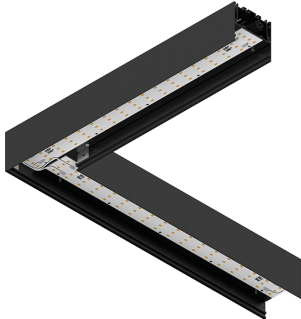

LUCKY MAXI

106217.02 + 106228.99

LUCKY MAXI: LED 36WDALI ANG.3KNE 600X680 + LUCKY MAXI: DIFF. M. UGR19

novalux
ITALIAN LIGHTING DESIGN SINCE 1948

Features

Use: Indoor
Type of installation: SUSPENDED, CEILING MOUNTED
Emission: DIRECT
Optics: MICROPRISMATIZED
Colour: BLACK
Dimming: PUSH, DALI
Emergency: NO
L: 600x680mm
A: 97mm
H: 90mm
Made in: ITALY
Warranty: 5 years
Weight: 4.8kg