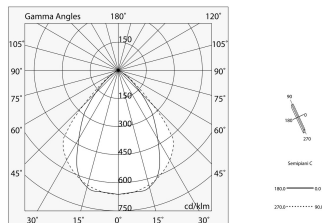

LUCKY MAXI

106217.02 + 106228.99

LUCKY MAXI: LED 36WDALI ANG.3KNE 600X680 + LUCKY MAXI: DIFF. M. UGR19

novalux
ITALIAN LIGHTING DESIGN SINCE 1948

Features

Use: Indoor
Optics: MICROPRISMATIZED
L: 600x680mm
A: 93mm
H: 6mm
Made in: ITALY
Warranty: 5 years
Weight: 0.5kg

Tech data

UGR: <19

Novalux S.r.l. via Marzabotto, 2 40050 Funo di Argelato (BO) Italy
Tel: +39 051 860558 · Fax +39 051 6647859 · Mail: info@novalux.it · VAT number 00536541204 · novalux.com
Company subject to the management and coordination by SLV GmbH

This technical data sheet is owned by Novalux S.r.l., all rights reserved. Novalux S.r.l. reserves the right to make changes without prior notice.
Last update: 6/8/2025, 13:10:01