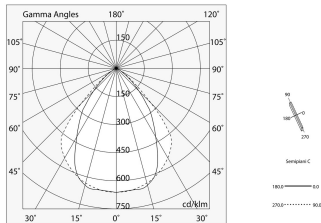

LUCKY MAXI

106218.02 + 106228.99

LUCKY MAXI: LED 36WDALI ANG.4KNE 600X680 + LUCKY MAXI: DIFF. M. UGR19

novalux
ITALIAN LIGHTING DESIGN SINCE 1948

Features

Use: Indoor
Type of installation: SUSPENDED, CEILING MOUNTED
Emission: DIRECT
Optics: MICROPRISMATIZED
Colour: BLACK
Dimming: PUSH, DALI
Emergency: NO
L: 600x680mm
A: 97mm
H: 90mm
Made in: ITALY
Warranty: 5 years
Weight: 4.8kg

Tech data

Luminaire input power: 42W
Luminaire luminous flux: 3107lm
IP: 40
Insulation class: I
No. of driver per product: 1
Supply voltage: 220-240V 50/60Hz
UGR: <19
SELV: Si

Source

Light source: LED
Source power: 36W
Source luminous flux: 5040lm
Colour temperature: 4000K
CRI: >90
Colour tolerance: 3 Step MacAdam
LED lifespan: 50000h L90 B10

Compliance

CEI EN 60598-1:2021 + A11:2023, CEI EN 60598-2-1:2022

Standards

Photobiological risk: RISK GROUP 0 Certified fixture in EXEMPT GROUP, in accordance with CEI EN 62471:2010-01, IEC TR 62778:2014.
CAM edilizia: The product complies with the requirements for public buildings, ministerial decree of 23rd June 2022 n.256.

[LUCKY MAXI: View more product info](#)

Novalux S.r.l. via Marzabotto, 2 40050 Funo di Argelato (BO) Italy
Tel: +39 051 860558 · Fax +39 051 6647859 · Mail: info@novalux.it · VAT number 00536541204 · novalux.com
Company subject to the management and coordination by SLV GmbH

This technical data sheet is owned by Novalux S.r.l., all rights reserved. Novalux S.r.l. reserves the right to make changes without prior notice.
Last update: 6/8/2025, 13:10:01