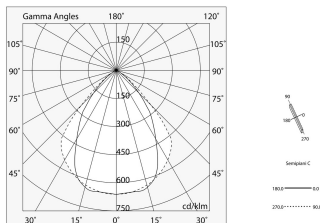

LUCKY MAXI

106218.02 + 106228.99

LUCKY MAXI: LED 36WDALI ANG.4KNE 600X680 + LUCKY MAXI: DIFF. M. UGR19

novalux
ITALIAN LIGHTING DESIGN SINCE 1948

Features

Use: Indoor
Optics: MICROPRISMATIZED
L: 600x680mm
A: 93mm
H: 6mm
Made in: ITALY
Warranty: 5 years
Weight: 0.5kg

Tech data

UGR: <19

Novalux S.r.l. via Marzabotto, 2 40050 Funo di Argelato (BO) Italy
Tel: +39 051 860558 · Fax +39 051 6647859 · Mail: info@novalux.it · VAT number 00536541204 · novalux.com
Company subject to the management and coordination by SLV GmbH

This technical data sheet is owned by Novalux S.r.l., all rights reserved. Novalux S.r.l. reserves the right to make changes without prior notice.
Last update: 6/8/2025, 13:10:01