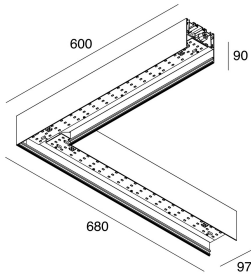

LUCKY MAXI

106218.02 + 106228.99

LUCKY MAXI: LED 36WDALI ANG.4KNE 600X680 + LUCKY MAXI: DIFF. M. UGR19

novalux
ITALIAN LIGHTING DESIGN SINCE 1948

Features

Use: Indoor
Type of installation: SUSPENDED, CEILING MOUNTED
Emission: DIRECT
Optics: MICROPRISMATIZED
Colour: BLACK
Dimming: PUSH, DALI
Emergency: NO
L: 600x680mm
A: 97mm
H: 90mm
Made in: ITALY
Warranty: 5 years
Weight: 4.8kg