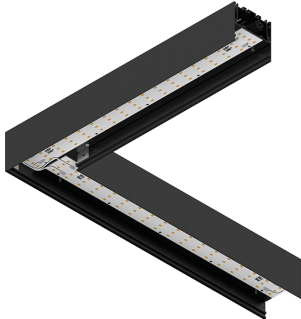

LUCKY MAXI

106218.02 + 106228.99

LUCKY MAXI: LED 36WDALI ANG.4KNE 600X680 + LUCKY MAXI: DIFF. M. UGR19

novalux
ITALIAN LIGHTING DESIGN SINCE 1948

Features

Use: Indoor
Type of installation: SUSPENDED, CEILING MOUNTED
Emission: DIRECT
Optics: MICROPRISMATIZED
Colour: BLACK
Dimming: PUSH, DALI
Emergency: NO
L: 600x680mm
A: 97mm
H: 90mm
Made in: ITALY
Warranty: 5 years
Weight: 4.8kg