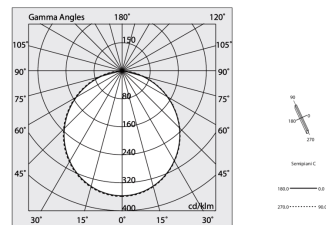

HERO

108602.01 + 108902.99

HERO: 30W 2.7K 1400 BIA + HERO: DIFF. OPALE PER 1400

novalux
ITALIAN LIGHTING DESIGN SINCE 1948

Features

Use: Indoor
Type of installation: WALL, RECESSED INTO PLASTERBOARD, SUSPENDED, CEILING MOUNTED, TRACK
Emission: DIRECT
Optics: OPAL
Colour: WHITE
Dimming: ON/OFF
Emergency: NO
L: 1400mm
A: 53mm
H: 69mm
Made in: ITALY
Warranty: 5 years
Weight: 3.5kg