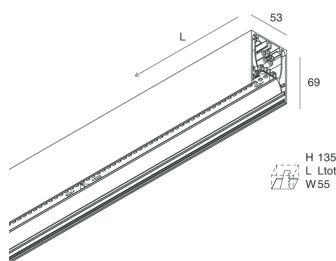

HERO

108602.01 + 108902.99

HERO: 30W 2.7K 1400 BIA + HERO: DIFF. OPALE PER 1400

novalux
ITALIAN LIGHTING DESIGN SINCE 1948

Features

Use: Indoor
Type of installation: WALL, RECESSED INTO PLASTERBOARD, SUSPENDED, CEILING MOUNTED, TRACK
Emission: DIRECT
Optics: OPAL
Colour: WHITE
Dimming: ON/OFF
Emergency: NO
L: 1400mm
A: 53mm
H: 69mm
Made in: ITALY
Warranty: 5 years
Weight: 3.5kg