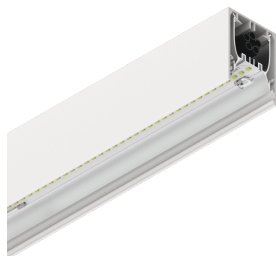

HERO

108602.01 + 108902.99

HERO: 30W 2.7K 1400 BIA + HERO: DIFF. OPALE PER 1400

novalux
ITALIAN LIGHTING DESIGN SINCE 1948

Features

Use: Indoor
Type of installation: WALL, RECESSED INTO PLASTERBOARD, SUSPENDED, CEILING MOUNTED, TRACK
Emission: DIRECT
Optics: OPAL
Colour: WHITE
Dimming: ON/OFF
Emergency: NO
L: 1400mm
A: 53mm
H: 69mm
Made in: ITALY
Warranty: 5 years
Weight: 3.5kg

Tech data

Luminaire input power: 34.4W
Luminaire luminous flux: 2386lm
IP: 40
Insulation class: I
No. of driver per product: 1
Supply voltage: 220-240V 50/60Hz
SELV: Si

Source

Light source: LED
Source power: 30W
Colour temperature: 2700K
CRI: >90
Colour tolerance: 3 Step MacAdam
LED lifespan: 50000h L90 B10