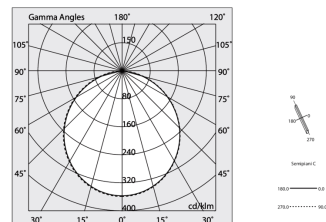

# HERO

108606.01 + 108906.99

HERO: 54W 2.7K 2520 BIA + HERO: DIFF. OPALE PER 2520

**novalux**  
ITALIAN LIGHTING DESIGN SINCE 1948