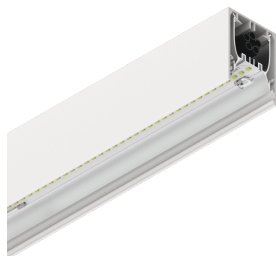

# HERO

108606.01 + 108906.99

HERO: 54W 2.7K 2520 BIA + HERO: DIFF. OPALE PER 2520

**novalux**  
ITALIAN LIGHTING DESIGN SINCE 1948

## Features

Use: Indoor  
Type of installation: WALL, RECESSED INTO PLASTERBOARD, SUSPENDED, CEILING MOUNTED, TRACK  
Emission: DIRECT  
Optics: OPAL  
Colour: WHITE  
Dimming: ON/OFF  
Emergency: NO  
L: 2520mm  
A: 53mm  
H: 69mm  
Made in: ITALY  
Warranty: 5 years  
Weight: 8.8kg

## Tech data

Luminaire input power: 61.9W  
Luminaire luminous flux: 4295lm  
IP: 40  
Insulation class: I  
No. of driver per product: 2  
Supply voltage: 220-240V 50/60Hz  
SELV: Si