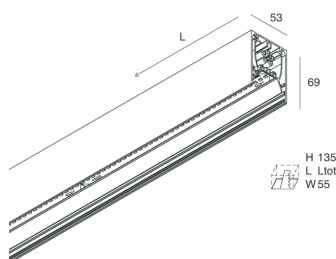

## Features

Use: Indoor  
Type of installation: WALL, RECESSED INTO PLASTERBOARD, SUSPENDED, CEILING MOUNTED, TRACK  
Emission: DIRECT  
Optics: OPAL  
Colour: WHITE  
Dimming: ON/OFF  
Emergency: NO  
L: 2520mm  
A: 53mm  
H: 69mm  
Made in: ITALY  
Warranty: 5 years  
Weight: 8.8kg

## Features

Use: Indoor  
Optics: OPAL  
L: 2520mm  
A: 48mm  
H: 6mm  
Made in: ITALY  
Warranty: 5 years  
Weight: 0.6kg