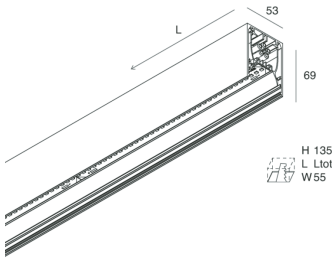

HERO

108613.21 + 108906.99

HERO: 54W 3K 2520 CAP + HERO: DIFF. OPALE PER 2520

novalux
ITALIAN LIGHTING DESIGN SINCE 1948

Features

Use: Indoor
Type of installation: WALL, RECESSED INTO PLASTERBOARD, SUSPENDED, CEILING MOUNTED, TRACK
Emission: DIRECT
Optics: OPAL
Colour: CAPPUCCINO
Dimming: ON/OFF
Emergency: NO
L: 2520mm
A: 53mm
H: 69mm
Made in: ITALY
Warranty: 5 years
Weight: 8.8kg

HERO: 54W 3K 2520 CAP + HERO: DIFF. OPALE PER 2520

novalux
ITALIAN LIGHTING DESIGN SINCE 1948

Features

Use: Indoor
Optics: OPAL
L: 2520mm
A: 48mm
H: 6mm
Made in: ITALY
Warranty: 5 years
Weight: 0.6kg

Tech data