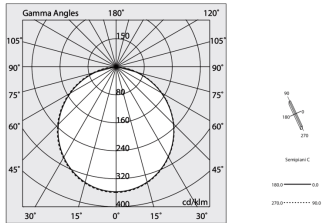

HERO

108613.21 + 108906.99

HERO: 54W 3K 2520 CAP + HERO: DIFF. OPALE PER 2520

novalux
ITALIAN LIGHTING DESIGN SINCE 1948

Features

Use: Indoor
Type of installation: WALL, RECESSED INTO PLASTERBOARD, SUSPENDED, CEILING MOUNTED, TRACK
Emission: DIRECT
Optics: OPAL
Colour: CAPPUCCINO
Dimming: ON/OFF
Emergency: NO
L: 2520mm
A: 53mm
H: 69mm
Made in: ITALY
Warranty: 5 years
Weight: 8.8kg

Tech data

Luminaire input power: 61.9W
Luminaire luminous flux: 4369lm
IP: 40
Insulation class: I
No. of driver per product: 2
Supply voltage: 220-240V 50/60Hz
SELV: Si

Source

Light source: LED
Source power: 54W
Colour temperature: 3000K
CRI: >90
Colour tolerance: 3 Step MacAdam
LED lifespan: 50000h L90 B10

Compliance

CEI EN 60598-1:2021 + A11:2023, CEI EN 60598-2-1:2022, CEI EN 60598-2-2:2012

Standards

Photobiological risk: RISK GROUP 0 Certified fixture in EXEMPT GROUP, in accordance with CEI EN 62471:2010-01, IEC TR 62778:2014.
CAM edilizia: The product complies with the requirements for public buildings, ministerial decree of 23rd June 2022 n.256.

[HERO: View more product info](#)

Novalux S.r.l. via Marzabotto, 2 40050 Funo di Argelato (BO) Italy
Tel: +39 051 860558 · Fax +39 051 6647859 · Mail: info@novalux.it · VAT number 00536541204 · novalux.com
Company subject to the management and coordination by SLV GmbH

This technical data sheet is owned by Novalux S.r.l., all rights reserved. Novalux S.r.l. reserves the right to make changes without prior notice.
Last update: 6/8/2025, 13:15:37