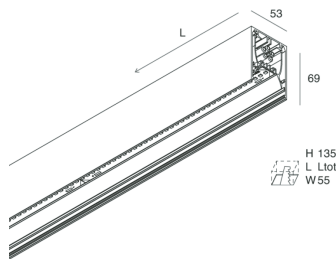

HERO

108615.20 + 108910.99

HERO: 24W 4K 1120 CAF + HERO: DIFF.MICROPRISM. PER 1120

novalux
ITALIAN LIGHTING DESIGN SINCE 1948

Features

Use: Indoor
Type of installation: WALL, RECESSED INTO PLASTERBOARD, SUSPENDED, CEILING MOUNTED, TRACK
Emission: DIRECT
Optics: MICROPRISMATIZED
Colour: CAFFE
Dimming: ON/OFF
Emergency: NO
L: 1120mm
A: 53mm
H: 69mm
Made in: ITALY
Warranty: 5 years
Weight: 2.8kg