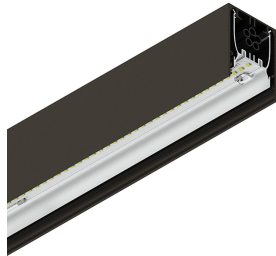

HERO

108615.20 + 108910.99

HERO: 24W 4K 1120 CAF + HERO: DIFF.MICROPRISM. PER 1120

novalux
ITALIAN LIGHTING DESIGN SINCE 1948

Features

Use: Indoor
Type of installation: WALL, RECESSED INTO PLASTERBOARD, SUSPENDED, CEILING MOUNTED, TRACK
Emission: DIRECT
Optics: MICROPRISMATIZED
Colour: CAFFE
Dimming: ON/OFF
Emergency: NO
L: 1120mm
A: 53mm
H: 69mm
Made in: ITALY
Warranty: 5 years
Weight: 2.8kg

Tech data

Luminaire input power: 28.5W
Luminaire luminous flux: 2355lm
IP: 40
Insulation class: I
No. of driver per product: 1
Supply voltage: 220-240V 50/60Hz
UGR: <19
SELV: Si

Source

Light source: LED
Source power: 24W
Colour temperature: 4000K
CRI: >90
Colour tolerance: 3 Step MacAdam
LED lifespan: 50000h L90 B10