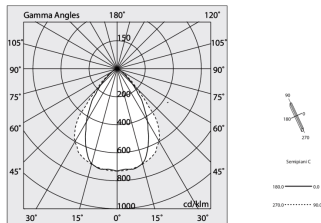

HERO

108615.20 + 108910.99

HERO: 24W 4K 1120 CAF + HERO: DIFF.MICROPRISM. PER 1120

novalux
ITALIAN LIGHTING DESIGN SINCE 1948

Features

Use: Indoor
Type of installation: WALL, RECESSED INTO PLASTERBOARD, SUSPENDED, CEILING MOUNTED, TRACK
Emission: DIRECT
Optics: MICROPRISMATIZED
Colour: CAFFE
Dimming: ON/OFF
Emergency: NO
L: 1120mm
A: 53mm
H: 69mm
Made in: ITALY
Warranty: 5 years
Weight: 2.8kg

Tech data

Luminaire input power: 28.5W
Luminaire luminous flux: 2355lm
IP: 40
Insulation class: I
No. of driver per product: 1
Supply voltage: 220-240V 50/60Hz
UGR: <19
SELV: Si

Source

Light source: LED
Source power: 24W
Colour temperature: 4000K
CRI: >90
Colour tolerance: 3 Step MacAdam
LED lifespan: 50000h L90 B10

Compliance

CEI EN 60598-1:2021 + A11:2023, CEI EN 60598-2-1:2022, CEI EN 60598-2-2:2012

Standards

Photobiological risk: RISK GROUP 0 Certified fixture in EXEMPT GROUP, in accordance with CEI EN 62471:2010-01, IEC TR 62778:2014.
CAM edilizia: The product complies with the requirements for public buildings, ministerial decree of 23rd June 2022 n.256.

Average luminance

Average luminance limits for DSE workstation 65°(in accordance to EN 12464-1:2012).

[HERO: View more product info](#)

Novalux S.r.l. via Marzabotto, 2 40050 Funo di Argelato (BO) Italy
Tel: +39 051 860558 · Fax +39 051 6647859 · Mail: info@novalux.it · VAT number 00536541204 · novalux.com
Company subject to the management and coordination by SLV GmbH

This technical data sheet is owned by Novalux S.r.l., all rights reserved. Novalux S.r.l. reserves the right to make changes without prior notice.
Last update: 6/8/2025, 13:19:21