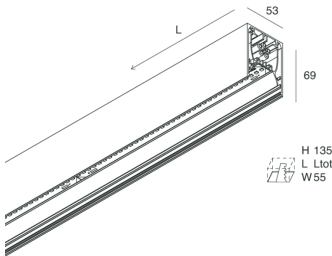

## Features

Use: Indoor  
Type of installation: WALL, RECESSED INTO PLASTERBOARD, SUSPENDED, CEILING MOUNTED, TRACK  
Emission: DIRECT  
Optics: OPAL  
Colour: CAFFE  
Dimming: ON/OFF  
Emergency: NO  
L: 2240mm  
A: 53mm  
H: 69mm  
Made in: ITALY  
Warranty: 5 years  
Weight: 5.6kg

## Features

Use: Indoor  
Optics: OPAL  
L: 2240mm  
A: 48mm  
H: 6mm  
Made in: ITALY  
Warranty: 5 years  
Weight: 0.4kg