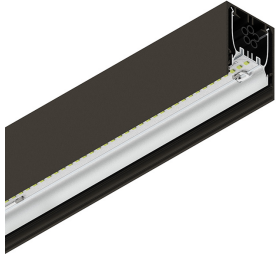

# HERO

108619.20 + 108905.99

HERO: 48W 4K 2240 CAF + HERO: DIFF. OPALE PER 2240

**novalux**  
ITALIAN LIGHTING DESIGN SINCE 1948

## Features

Use: Indoor  
Type of installation: WALL, RECESSED INTO PLASTERBOARD, SUSPENDED, CEILING MOUNTED, TRACK  
Emission: DIRECT  
Optics: OPAL  
Colour: CAFFE  
Dimming: ON/OFF  
Emergency: NO  
L: 2240mm  
A: 53mm  
H: 69mm  
Made in: ITALY  
Warranty: 5 years  
Weight: 5.6kg

## Tech data

Luminaire input power: 57.6W  
Luminaire luminous flux: 4294lm  
IP: 40  
Insulation class: I  
No. of driver per product: 2  
Supply voltage: 220-240V 50/60Hz  
SELV: Si