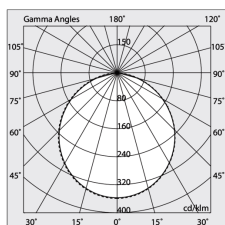

Novalux S.r.l. via Marzabotto, 2 40050 Funo di Argelato (BO) Italy
Tel: +39 051 860558 · Fax +39 051 6647859 · Mail: info@novalux.it · VAT number 00536541204 · novalux.com
Company subject to the management and coordination by SLV GmbH

This technical data sheet is owned by Novalux S.r.l., all rights reserved. Novalux S.r.l. reserves the right to make changes without prior notice.
Last update: 6/8/2025, 13:19:05