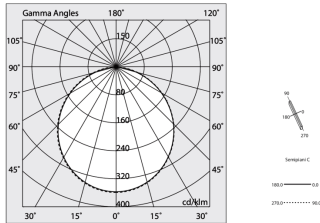

HERO

108619.20 + 108905.99

HERO: 48W 4K 2240 CAF + HERO: DIFF. OPALE PER 2240

novalux
ITALIAN LIGHTING DESIGN SINCE 1948

Features

Use: Indoor
Type of installation: WALL, RECESSED INTO PLASTERBOARD, SUSPENDED, CEILING MOUNTED, TRACK
Emission: DIRECT
Optics: OPAL
Colour: CAFFE
Dimming: ON/OFF
Emergency: NO
L: 2240mm
A: 53mm
H: 69mm
Made in: ITALY
Warranty: 5 years
Weight: 5.6kg

Tech data

Luminaire input power: 57.6W
Luminaire luminous flux: 4294lm
IP: 40
Insulation class: I
No. of driver per product: 2
Supply voltage: 220-240V 50/60Hz
SELV: Si

Source

Light source: LED
Source power: 48W
Colour temperature: 4000K
CRI: >90
Colour tolerance: 3 Step MacAdam
LED lifespan: 50000h L90 B10

Compliance

CEI EN 60598-1:2021 + A11:2023, CEI EN 60598-2-1:2022, CEI EN 60598-2-2:2012

Standards

Photobiological risk: RISK GROUP 0 Certified fixture in EXEMPT GROUP, in accordance with CEI EN 62471:2010-01, IEC TR 62778:2014.
CAM edilizia: The product complies with the requirements for public buildings, ministerial decree of 23rd June 2022 n.256.

[HERO: View more product info](#)

Novalux S.r.l. via Marzabotto, 2 40050 Funo di Argelato (BO) Italy
Tel: +39 051 860558 · Fax +39 051 6647859 · Mail: info@novalux.it · VAT number 00536541204 · novalux.com
Company subject to the management and coordination by SLV GmbH

This technical data sheet is owned by Novalux S.r.l., all rights reserved. Novalux S.r.l. reserves the right to make changes without prior notice.
Last update: 6/8/2025, 13:19:05