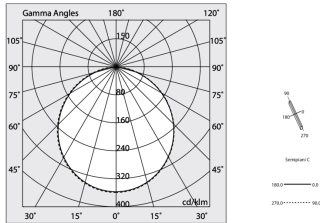

HERO

108619.21 + 108905.99

HERO: 48W 4K 2240 CAP + HERO: DIFF. OPALE PER 2240

novalux
ITALIAN LIGHTING DESIGN SINCE 1948

Features

Use: Indoor
Type of installation: WALL, RECESSED INTO PLASTERBOARD, SUSPENDED, CEILING MOUNTED, TRACK
Emission: DIRECT
Optics: OPAL
Colour: CAPPUCCINO
Dimming: ON/OFF
Emergency: NO
L: 2240mm
A: 53mm
H: 69mm
Made in: ITALY
Warranty: 5 years
Weight: 5.6kg

Tech data

Luminaire input power: 57.6W
Luminaire luminous flux: 4294lm
IP: 40
Insulation class: I
No. of driver per product: 2
Supply voltage: 220-240V 50/60Hz
SELV: Si

Source

Light source: LED
Source power: 48W
Colour temperature: 4000K
CRI: >90
Colour tolerance: 3 Step MacAdam
LED lifespan: 50000h L90 B10

Compliance

CEI EN 60598-1:2021 + A11:2023, CEI EN 60598-2-1:2022, CEI EN 60598-2-2:2012

Standards

Photobiological risk: RISK GROUP 0 Certified fixture in EXEMPT GROUP, in accordance with CEI EN 62471:2010-01, IEC TR 62778:2014.
CAM edilizia: The product complies with the requirements for public buildings, ministerial decree of 23rd June 2022 n.256.

[HERO: View more product info](#)

Novalux S.r.l. via Marzabotto, 2 40050 Funo di Argelato (BO) Italy
Tel: +39 051 860558 · Fax +39 051 6647859 · Mail: info@novalux.it · VAT number 00536541204 · novalux.com
Company subject to the management and coordination by SLV GmbH

This technical data sheet is owned by Novalux S.r.l., all rights reserved. Novalux S.r.l. reserves the right to make changes without prior notice.
Last update: 6/8/2025, 13:15:07