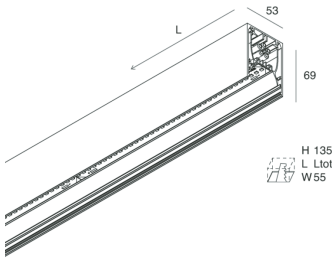

HERO

108619.21 + 108905.99

HERO: 48W 4K 2240 CAP + HERO: DIFF. OPALE PER 2240

novalux
ITALIAN LIGHTING DESIGN SINCE 1948

Features

Use: Indoor
Type of installation: WALL, RECESSED INTO PLASTERBOARD, SUSPENDED, CEILING MOUNTED, TRACK
Emission: DIRECT
Optics: OPAL
Colour: CAPPUCCINO
Dimming: ON/OFF
Emergency: NO
L: 2240mm
A: 53mm
H: 69mm
Made in: ITALY
Warranty: 5 years
Weight: 5.6kg