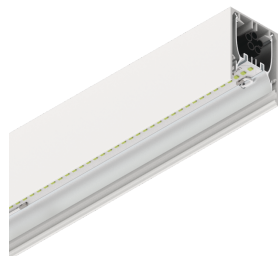

HERO

108620.01 + 108906.99

HERO: 54W 4K 2520 BIA + HERO: DIFF. OPALE PER 2520

novalux
ITALIAN LIGHTING DESIGN SINCE 1948

Features

Use: Indoor
Type of installation: WALL, RECESSED INTO PLASTERBOARD, SUSPENDED, CEILING MOUNTED, TRACK
Emission: DIRECT
Optics: OPAL
Colour: WHITE
Dimming: ON/OFF
Emergency: NO
L: 2520mm
A: 53mm
H: 69mm
Made in: ITALY
Warranty: 5 years
Weight: 8.8kg