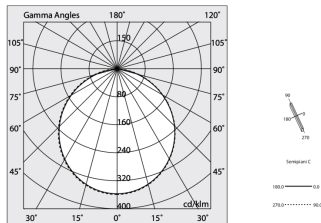

HERO

108623.20 + 108903.99

HERO: EM 36W 3K 1680 CAF + HERO: DIFF. OPALE PER 1680

novalux
ITALIAN LIGHTING DESIGN SINCE 1948

Features

Use: Indoor
Type of installation: WALL, RECESSED INTO PLASTERBOARD, SUSPENDED, CEILING MOUNTED, TRACK
Emission: DIRECT
Optics: OPAL
Colour: CAFFE
Dimming: ON/OFF
Emergency: Autonomy 1h/Recharge time 12h
L: 1680mm
A: 53mm
H: 69mm
Made in: ITALY
Warranty: 5 years except battery
Weight: 5.2kg

Tech data

Luminaire input power: 40.5W
Luminaire luminous flux: 2913lm
Luminous flux in emergency: 10%
IP: 40
Insulation class: I
No. of driver per product: 1
Supply voltage: 220-240V 50/60Hz
SELV: Si

Source

Light source: LED
Source power: 36W
Colour temperature: 3000K
CRI: >90
Colour tolerance: 3 Step MacAdam
LED lifespan: 50000h L90 B10

Compliance

CEI EN 60598-1:2021 + A11:2023, CEI EN 60598-2-1:2022, CEI EN 60598-2-2:2012, CEI EN 60598-2-22:2023

Standards

Photobiological risk: RISK GROUP 0 Certified fixture in EXEMPT GROUP, in accordance with CEI EN 62471:2010-01, IEC TR 62778:2014.
CAM edilizia: The product complies with the requirements for public buildings, ministerial decree of 23rd June 2022 n.256.

[HERO: View more product info](#)

Novalux S.r.l. via Marzabotto, 2 40050 Funo di Argelato (BO) Italy
Tel: +39 051 860558 · Fax +39 051 6647859 · Mail: info@novalux.it · VAT number 00536541204 · novalux.com
Company subject to the management and coordination by SLV GmbH

This technical data sheet is owned by Novalux S.r.l., all rights reserved. Novalux S.r.l. reserves the right to make changes without prior notice.
Last update: 6/8/2025, 13:18:51