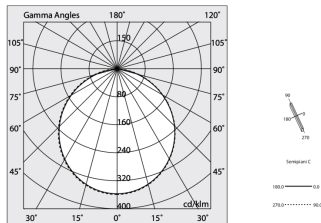

HERO

108624.20 + 108903.99

HERO: EM 36W 4K 1680 CAF + HERO: DIFF. OPALE PER 1680

novalux
ITALIAN LIGHTING DESIGN SINCE 1948

Features

Use: Indoor
Type of installation: WALL, RECESSED INTO PLASTERBOARD, SUSPENDED, CEILING MOUNTED, TRACK
Emission: DIRECT
Optics: OPAL
Colour: CAFFE
Dimming: ON/OFF
Emergency: Autonomy 1h/Recharge time 12h
L: 1680mm
A: 53mm
H: 69mm
Made in: ITALY
Warranty: 5 years except battery
Weight: 5.2kg

Tech data

Luminaire input power: 40.5W
Luminaire luminous flux: 3220lm
Luminous flux in emergency: 10%
IP: 40
Insulation class: I
No. of driver per product: 1
Supply voltage: 220-240V 50/60Hz
SELV: Si

Source

Light source: LED
Source power: 36W
Colour temperature: 4000K
CRI: >90
Colour tolerance: 3 Step MacAdam
LED lifespan: 50000h L90 B10

Compliance

CEI EN 60598-1:2021 + A11:2023, CEI EN 60598-2-1:2022, CEI EN 60598-2-2:2012, CEI EN 60598-2-22:2023

Standards

Photobiological risk: RISK GROUP 0 Certified fixture in EXEMPT GROUP, in accordance with CEI EN 62471:2010-01, IEC TR 62778:2014.
CAM edilizia: The product complies with the requirements for public buildings, ministerial decree of 23rd June 2022 n.256.

[HERO: View more product info](#)

Novalux S.r.l. via Marzabotto, 2 40050 Funo di Argelato (BO) Italy
Tel: +39 051 860558 · Fax +39 051 6647859 · Mail: info@novalux.it · VAT number 00536541204 · novalux.com
Company subject to the management and coordination by SLV GmbH

This technical data sheet is owned by Novalux S.r.l., all rights reserved. Novalux S.r.l. reserves the right to make changes without prior notice.
Last update: 6/8/2025, 13:18:50