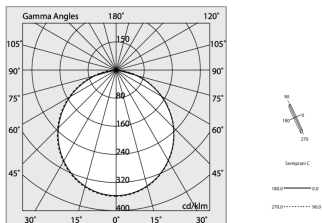

HERO

108625.21 + 108908.99

HERO: ANG.SX 24W 2.7K 589 CAP + HERO: ANG.N.2 DIFF.OPALE PER 589

novalux
ITALIAN LIGHTING DESIGN SINCE 1948

Features

Use: Indoor
Type of installation: WALL, RECESSED INTO PLASTERBOARD, SUSPENDED, CEILING MOUNTED, TRACK
Emission: DIRECT
Optics: OPAL
Colour: CAPPUCINO
Dimming: ON/OFF
Emergency: NO
L: 589x589mm
A: 53mm
H: 69mm
Made in: ITALY
Warranty: 5 years
Weight: 2.1kg

Tech data

Luminaire input power: 28.5W
Luminaire luminous flux: 1909lm
IP: 40
Insulation class: I
No. of driver per product: 1
Supply voltage: 220-240V 50/60Hz
SELV: Si

Source

Light source: LED
Source power: 24W
Colour temperature: 2700K
CRI: >90
Colour tolerance: 3 Step MacAdam
LED lifespan: 50000h L90 B10

Compliance

CEI EN 60598-1:2021 + A11:2023, CEI EN 60598-2-1:2022, CEI EN 60598-2-2:2012

Standards

Photobiological risk: RISK GROUP 0 Certified fixture in EXEMPT GROUP, in accordance with CEI EN 62471:2010-01, IEC TR 62778:2014.

CAM edilizia: The product complies with the requirements for public buildings, ministerial decree of 23rd June 2022 n.256.

[HERO: View more product info](#)

Novalux S.r.l. via Marzabotto, 2 40050 Funo di Argelato (BO) Italy
Tel: +39 051 860558 · Fax +39 051 6647859 · Mail: info@novalux.it · VAT number 00536541204 · novalux.com
Company subject to the management and coordination by SLV GmbH

This technical data sheet is owned by Novalux S.r.l., all rights reserved. Novalux S.r.l. reserves the right to make changes without prior notice.
Last update: 6/8/2025, 13:14:51