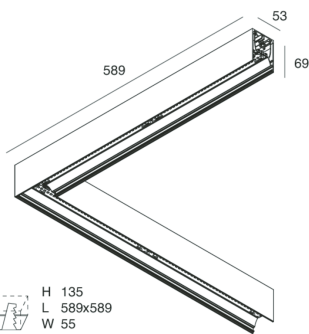

## Features

Use: Indoor  
Type of installation: WALL, RECESSED INTO PLASTERBOARD, SUSPENDED, CEILING MOUNTED, TRACK  
Emission: DIRECT  
Optics: OPAL  
Colour: CAPPUCINO  
Dimming: ON/OFF  
Emergency: NO  
L: 589x589mm  
A: 53mm  
H: 69mm  
Made in: ITALY  
Warranty: 5 years  
Weight: 2.1kg

## Features

Use: Indoor  
Optics: OPAL  
L: 589x589mm  
A: 48mm  
H: 6mm  
Made in: ITALY  
Warranty: 5 years  
Weight: 0.2kg