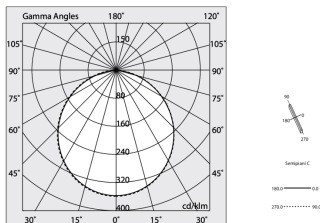

H 135
L 589x589
W 55

Features

Use: Indoor
Type of installation: WALL, RECESSED INTO PLASTERBOARD, SUSPENDED, CEILING MOUNTED, TRACK
Emission: DIRECT
Optics: OPAL
Colour: BLACK
Dimming: ON/OFF
Emergency: NO
L: 589x589mm
A: 53mm
H: 69mm
Made in: ITALY
Warranty: 5 years
Weight: 2.1kg