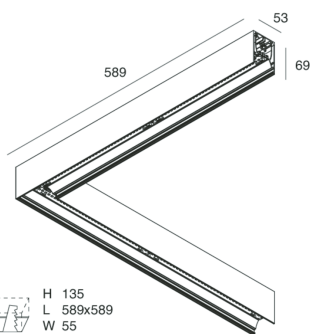

HERO

108628.02 + 108908.99

HERO: ANG.DX 24W 2.7K 589 NE + HERO: ANG.N.2 DIFF.OPALE PER 589

novalux
ITALIAN LIGHTING DESIGN SINCE 1948

H 135
L 589x589
W 55

Features

Use: Indoor
Type of installation: WALL, RECESSED INTO PLASTERBOARD, SUSPENDED, CEILING MOUNTED, TRACK
Emission: DIRECT
Optics: OPAL
Colour: BLACK
Dimming: ON/OFF
Emergency: NO
L: 589x589mm
A: 53mm
H: 69mm
Made in: ITALY
Warranty: 5 years
Weight: 2.1kg

HERO: ANG.DX 24W 2.7K 589 NE + HERO: ANG.N.2 DIFF.OPALE PER 589

novalux
ITALIAN LIGHTING DESIGN SINCE 1948

Features

Use: Indoor
Optics: OPAL
L: 589x589mm
A: 48mm
H: 6mm
Made in: ITALY
Warranty: 5 years
Weight: 0.2kg