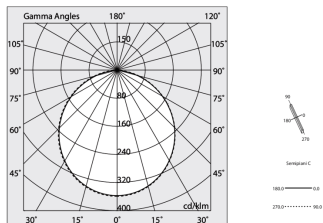

HERO

108628.02 + 108908.99

HERO: ANG.DX 24W 2.7K 589 NE + HERO: ANG.N.2 DIFF.OPALE PER 589

novalux
ITALIAN LIGHTING DESIGN SINCE 1948

H 135
L 589x589
W 55

Features

Use: Indoor
Type of installation: WALL, RECESSED INTO PLASTERBOARD, SUSPENDED, CEILING MOUNTED, TRACK
Emission: DIRECT
Optics: OPAL
Colour: BLACK
Dimming: ON/OFF
Emergency: NO
L: 589x589mm
A: 53mm
H: 69mm
Made in: ITALY
Warranty: 5 years
Weight: 2.1kg