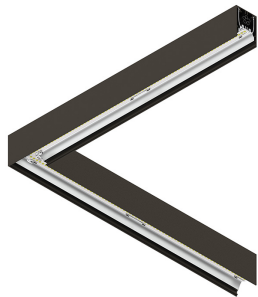

## Features

Use: Indoor  
Type of installation: WALL, RECESSED INTO PLASTERBOARD, SUSPENDED, CEILING MOUNTED, TRACK  
Emission: DIRECT  
Optics: OPAL  
Colour: CAFFE  
Dimming: ON/OFF  
Emergency: NO  
L: 589x589mm  
A: 53mm  
H: 69mm  
Made in: ITALY  
Warranty: 5 years  
Weight: 2.1kg