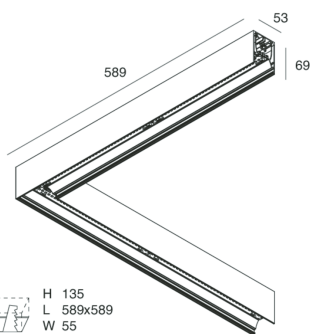

## Features

Use: Indoor  
Type of installation: WALL, RECESSED INTO PLASTERBOARD, SUSPENDED, CEILING MOUNTED, TRACK  
Emission: DIRECT  
Optics: OPAL  
Colour: CAFFE  
Dimming: ON/OFF  
Emergency: NO  
L: 589x589mm  
A: 53mm  
H: 69mm  
Made in: ITALY  
Warranty: 5 years  
Weight: 2.1kg

## Features

Use: Indoor  
Optics: OPAL  
L: 589x589mm  
A: 48mm  
H: 6mm  
Made in: ITALY  
Warranty: 5 years  
Weight: 0.2kg