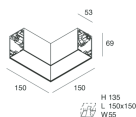

HERO: MOD.CIECO ANG.DX 150 CAP

108678.21