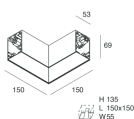

HERO: MOD.CIECO ANG.DX 150 BIA

108678.01