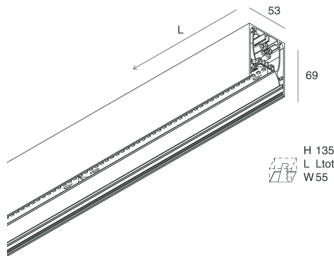

HERO

108644.21 + 108905.99

HERO: 48W 2.7K 2240 DALI CAP + HERO: DIFF. OPALE PER 2240

novalux
ITALIAN LIGHTING DESIGN SINCE 1948

Features

Use: Indoor
Type of installation: WALL, RECESSED INTO PLASTERBOARD, SUSPENDED, CEILING MOUNTED, TRACK
Emission: DIRECT
Optics: OPAL
Colour: CAPPUCCINO
Dimming: PUSH, DALI
Emergency: NO
L: 2240mm
A: 53mm
H: 69mm
Made in: ITALY
Warranty: 5 years
Weight: 5.6kg