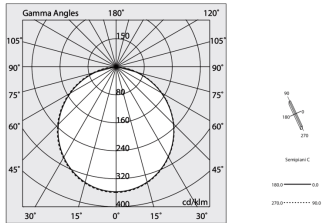

HERO

108644.21 + 108905.99

HERO: 48W 2.7K 2240 DALI CAP + HERO: DIFF. OPALE PER 2240

novalux
ITALIAN LIGHTING DESIGN SINCE 1948

Features

Use: Indoor
Type of installation: WALL, RECESSED INTO PLASTERBOARD, SUSPENDED, CEILING MOUNTED, TRACK
Emission: DIRECT
Optics: OPAL
Colour: CAPPUCCINO
Dimming: PUSH, DALI
Emergency: NO
L: 2240mm
A: 53mm
H: 69mm
Made in: ITALY
Warranty: 5 years
Weight: 5.6kg

Tech data

Luminaire input power: 57.6W
Luminaire luminous flux: 3818lm
IP: 40
Insulation class: I
No. of driver per product: 2
Supply voltage: 220-240V 50/60Hz
SELV: Si

Source

Light source: LED
Source power: 48W
Colour temperature: 2700K
CRI: >90
Colour tolerance: 3 Step MacAdam
LED lifespan: 50000h L90 B10

Compliance

CEI EN 60598-1:2021 + A11:2023, CEI EN 60598-2-1:2022, CEI EN 60598-2-2:2012

Standards

Photobiological risk: RISK GROUP 0 Certified fixture in EXEMPT GROUP, in accordance with CEI EN 62471:2010-01, IEC TR 62778:2014.
CAM edilizia: The product complies with the requirements for public buildings, ministerial decree of 23rd June 2022 n.256.

[HERO: View more product info](#)

Novalux S.r.l. via Marzabotto, 2 40050 Funo di Argelato (BO) Italy
Tel: +39 051 860558 · Fax +39 051 6647859 · Mail: info@novalux.it · VAT number 00536541204 · novalux.com
Company subject to the management and coordination by SLV GmbH

This technical data sheet is owned by Novalux S.r.l., all rights reserved. Novalux S.r.l. reserves the right to make changes without prior notice.
Last update: 6/8/2025, 13:14:06