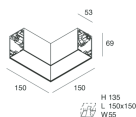

HERO: MOD.CIECO ANG.DX 150 NE

108678.02